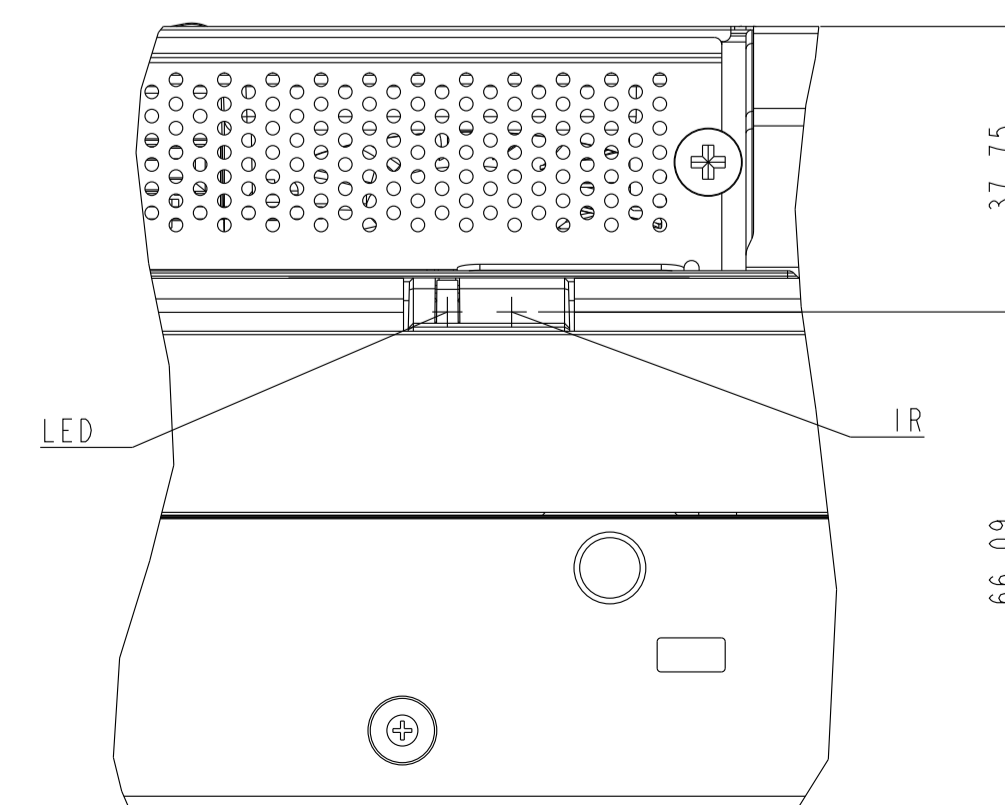

# UN552\_OUTLINE

The center of gravity: It is within 10mm from active center.

SECTION A-A  
SCALE (3/1)

DETAIL B  
SCALE (1/1)

UNIT	mm
SCALE	1/5
MODEL	UN552
NEC Display Solutions 2018/11/15	