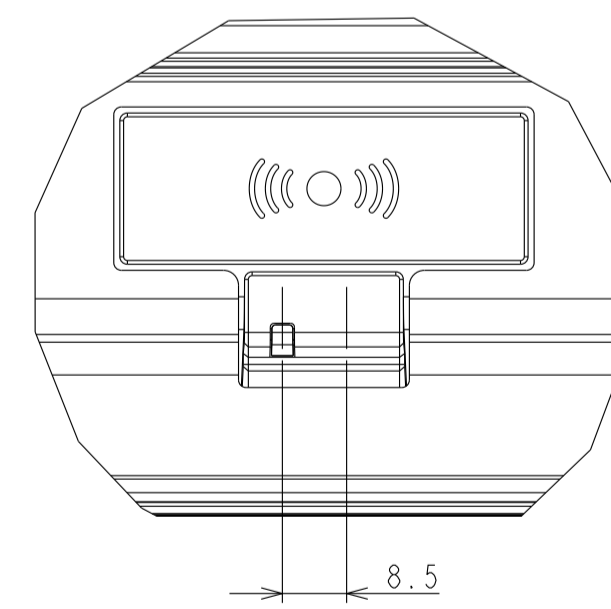

# UN552\_OUTLINE

The center of gravity: It is within 10mm from active center.

SECTION A-A  
SCALE (3/1)

DETAIL B  
SCALE (1/1)

UNIT	mm
SCALE	1/5
MODEL	UN552
NEC Display Solutions 2018/11/15	