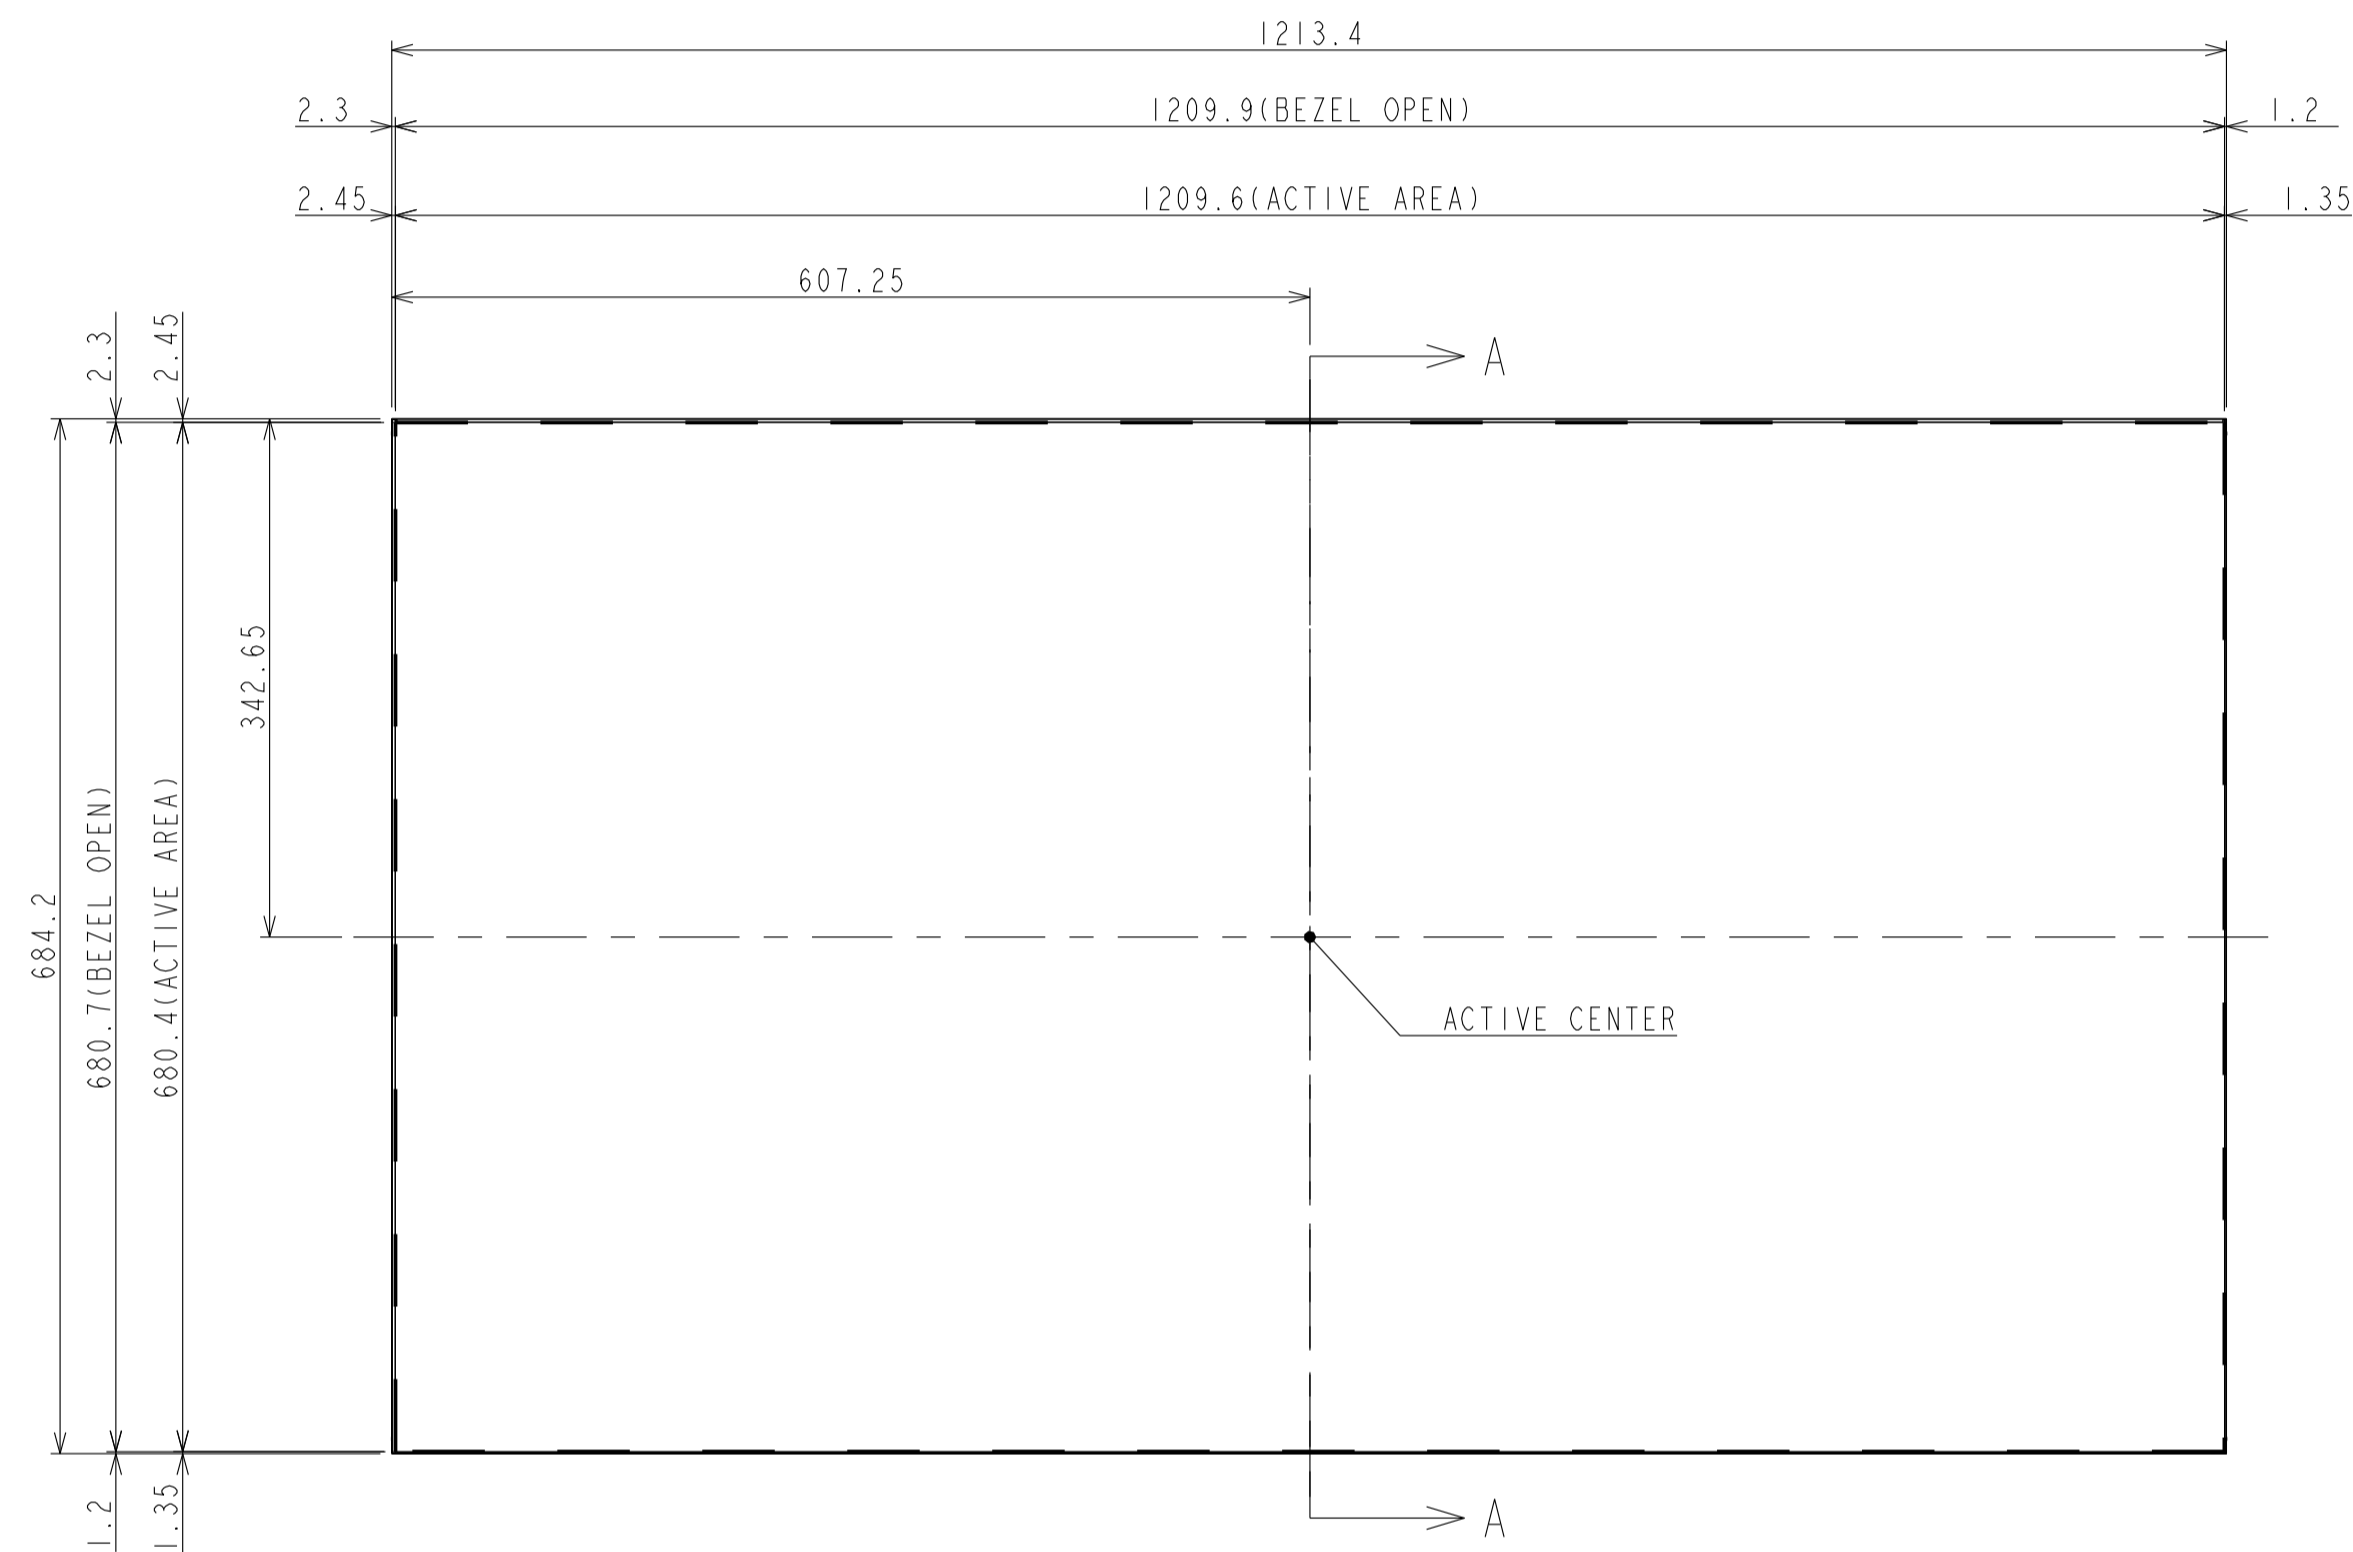

# UN552\_OUTLINE

The center of gravity: It is within 10mm from active center.

SECTION A-A  
SCALE (3/1)

DETAIL B  
SCALE (1/1)

UNIT	mm
SCALE	1/5
MODEL	UN552
NEC Display Solutions 2018/11/15	