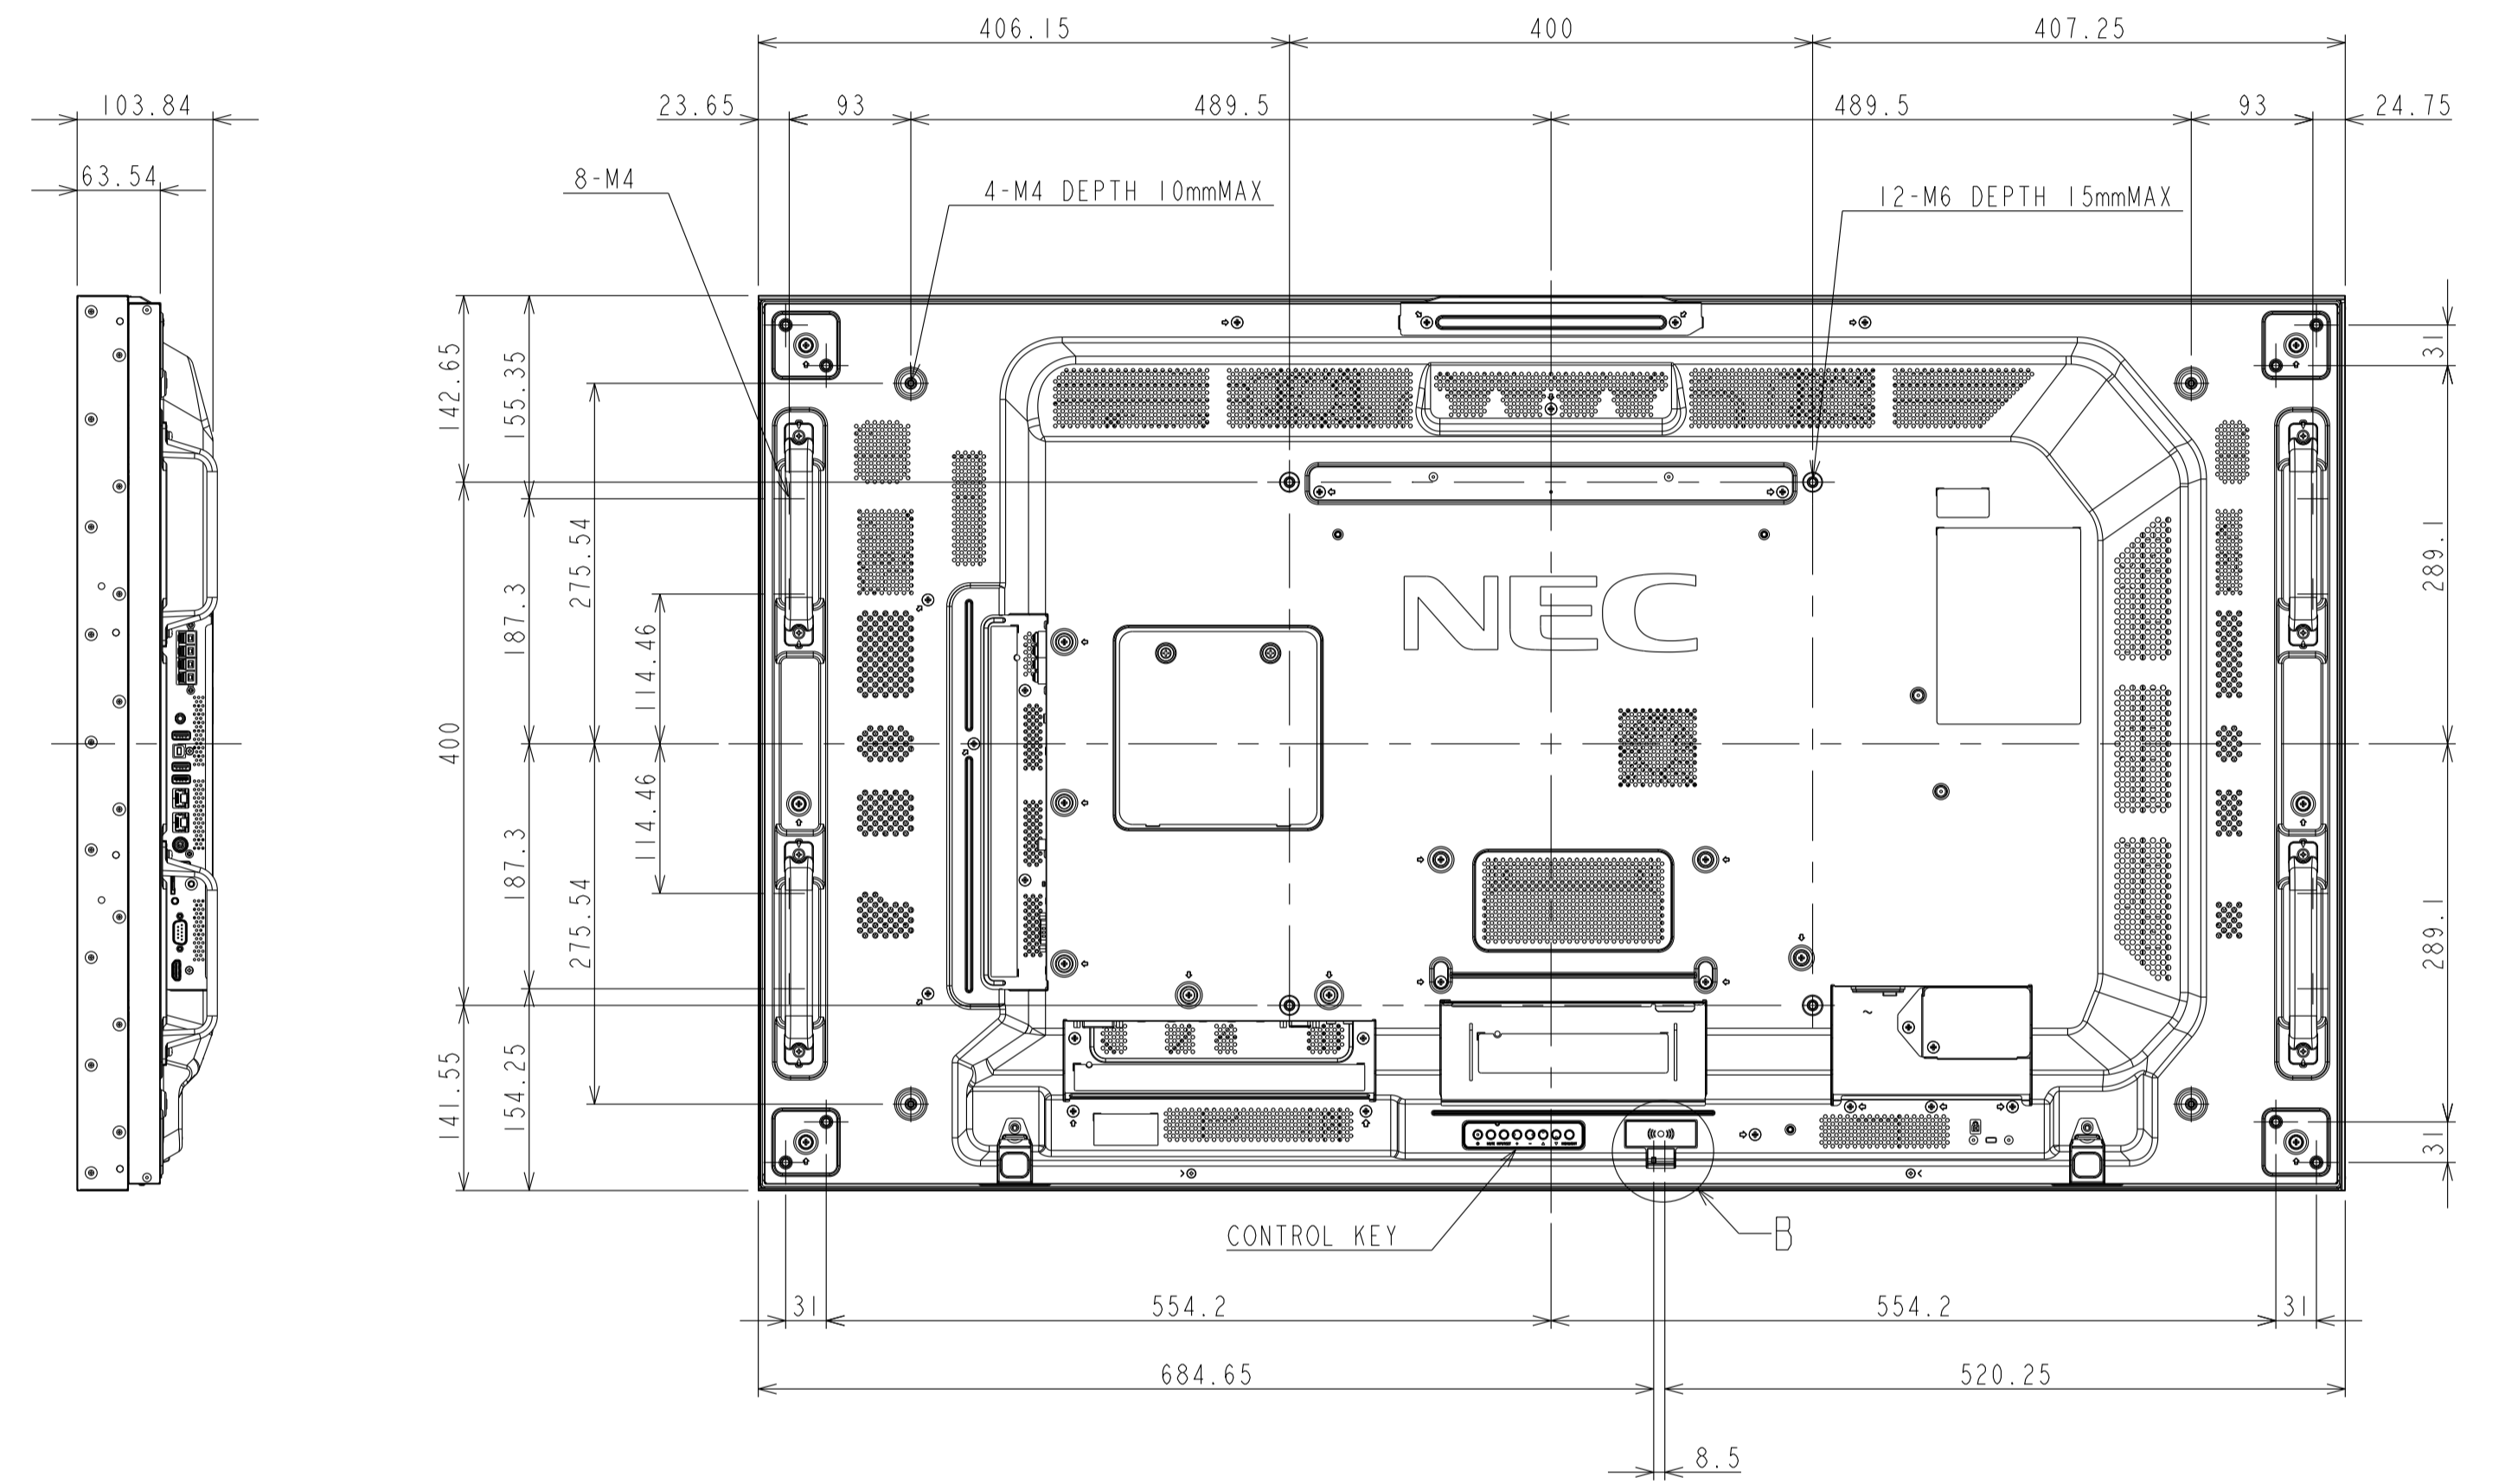

# UN552\_OUTLINE

The center of gravity: It is within 10mm from active center.

SECTION A-A  
SCALE (3/1)

DETAIL B  
SCALE (1/1)

UNIT	mm
SCALE	1/5
MODEL	UN552
NEC Display Solutions 2018/11/15	