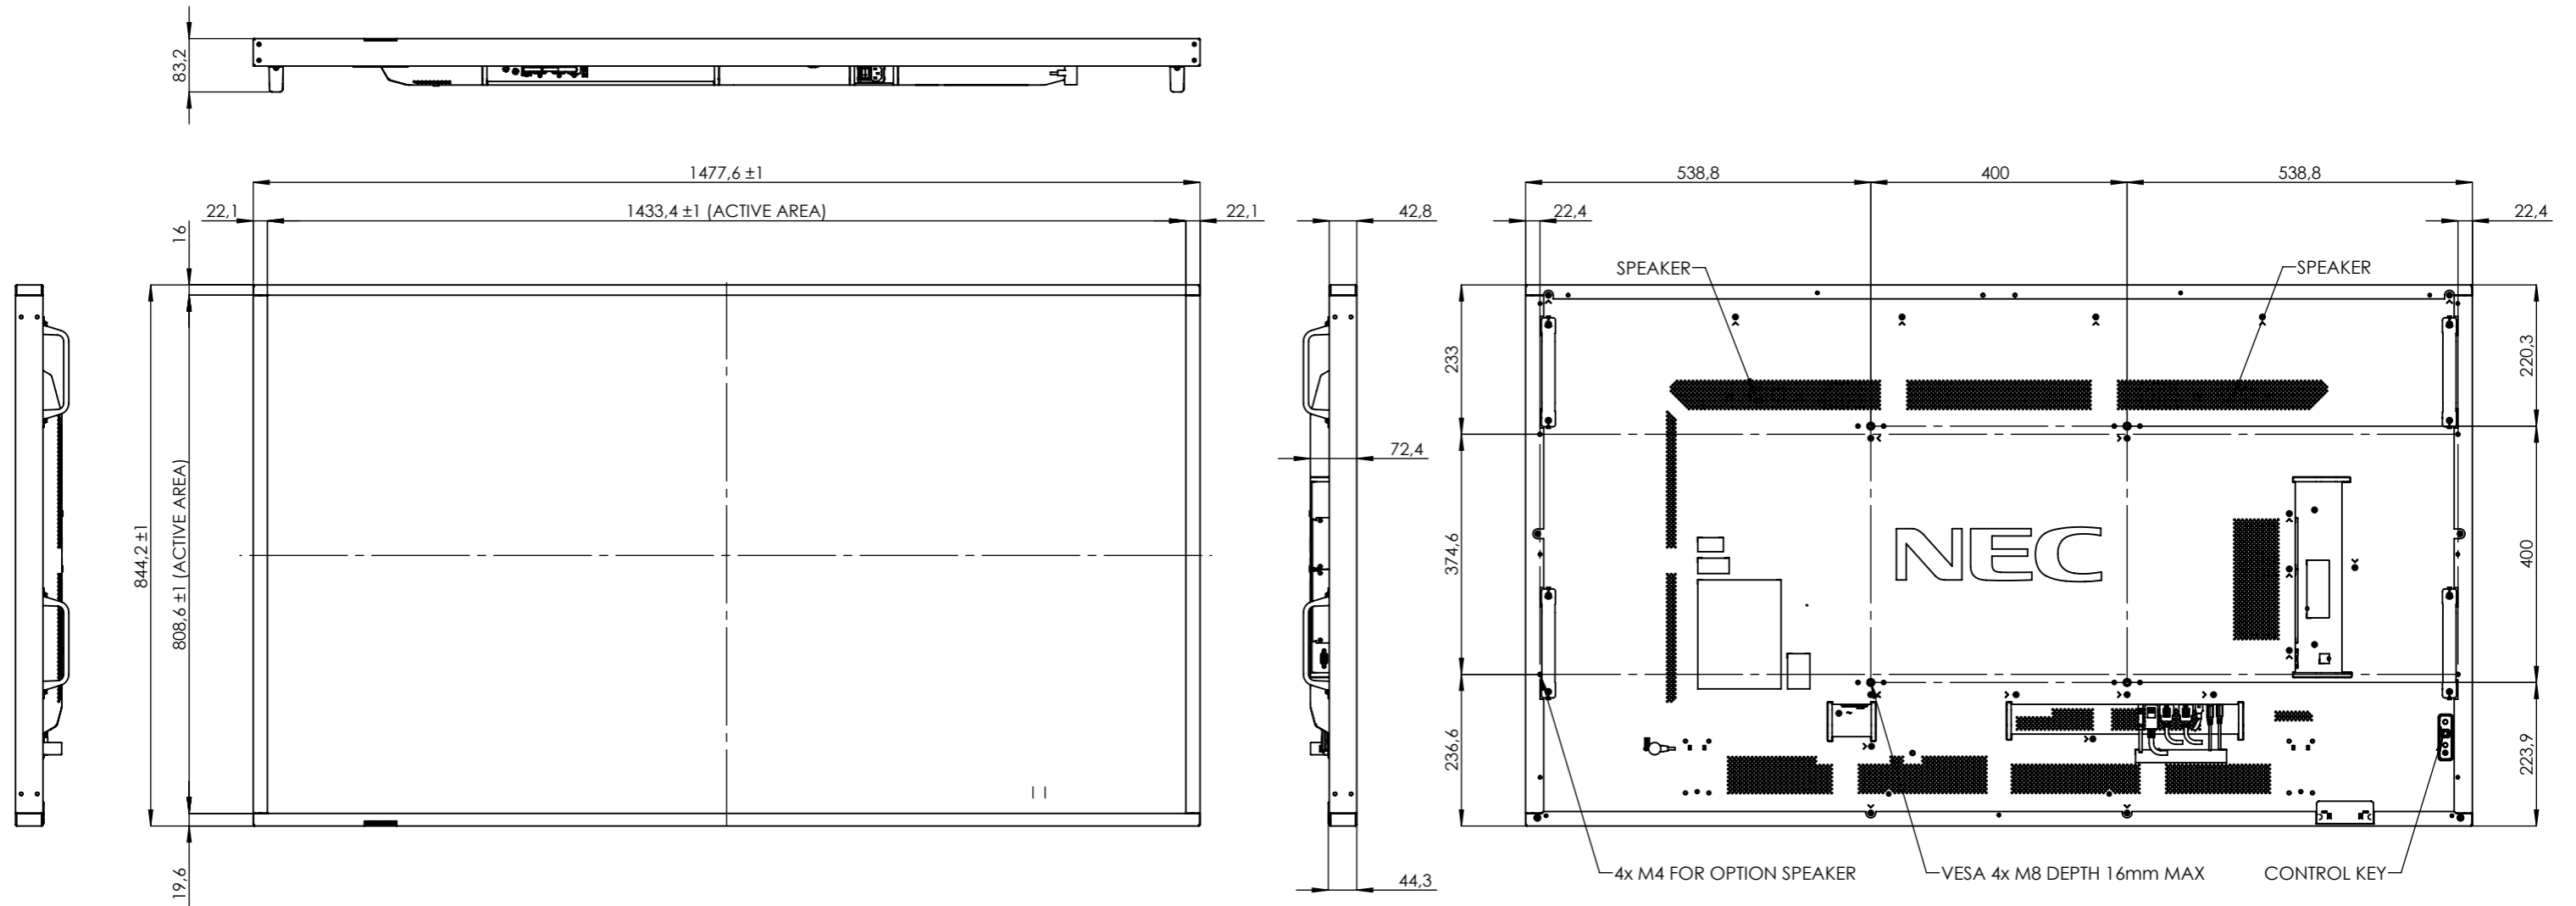

M651 OUTLINE (WITH PROTECTIVE GLASS)

FIRST ANGLE PROJECTION	
UNIT	mm
MODEL	M651
SCALE	1:10
DATE	26.01.2021