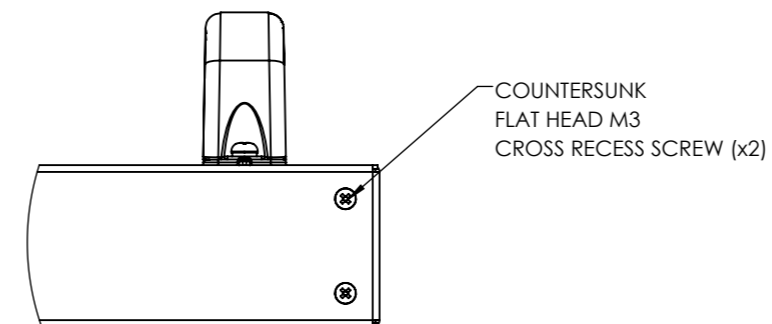

M651 OUTLINE (WITH PROTECTIVE GLASS)

FIRST ANGLE PROJECTION	
UNIT	mm
MODEL	M651
SCALE	1:10
DATE	26.01.2021