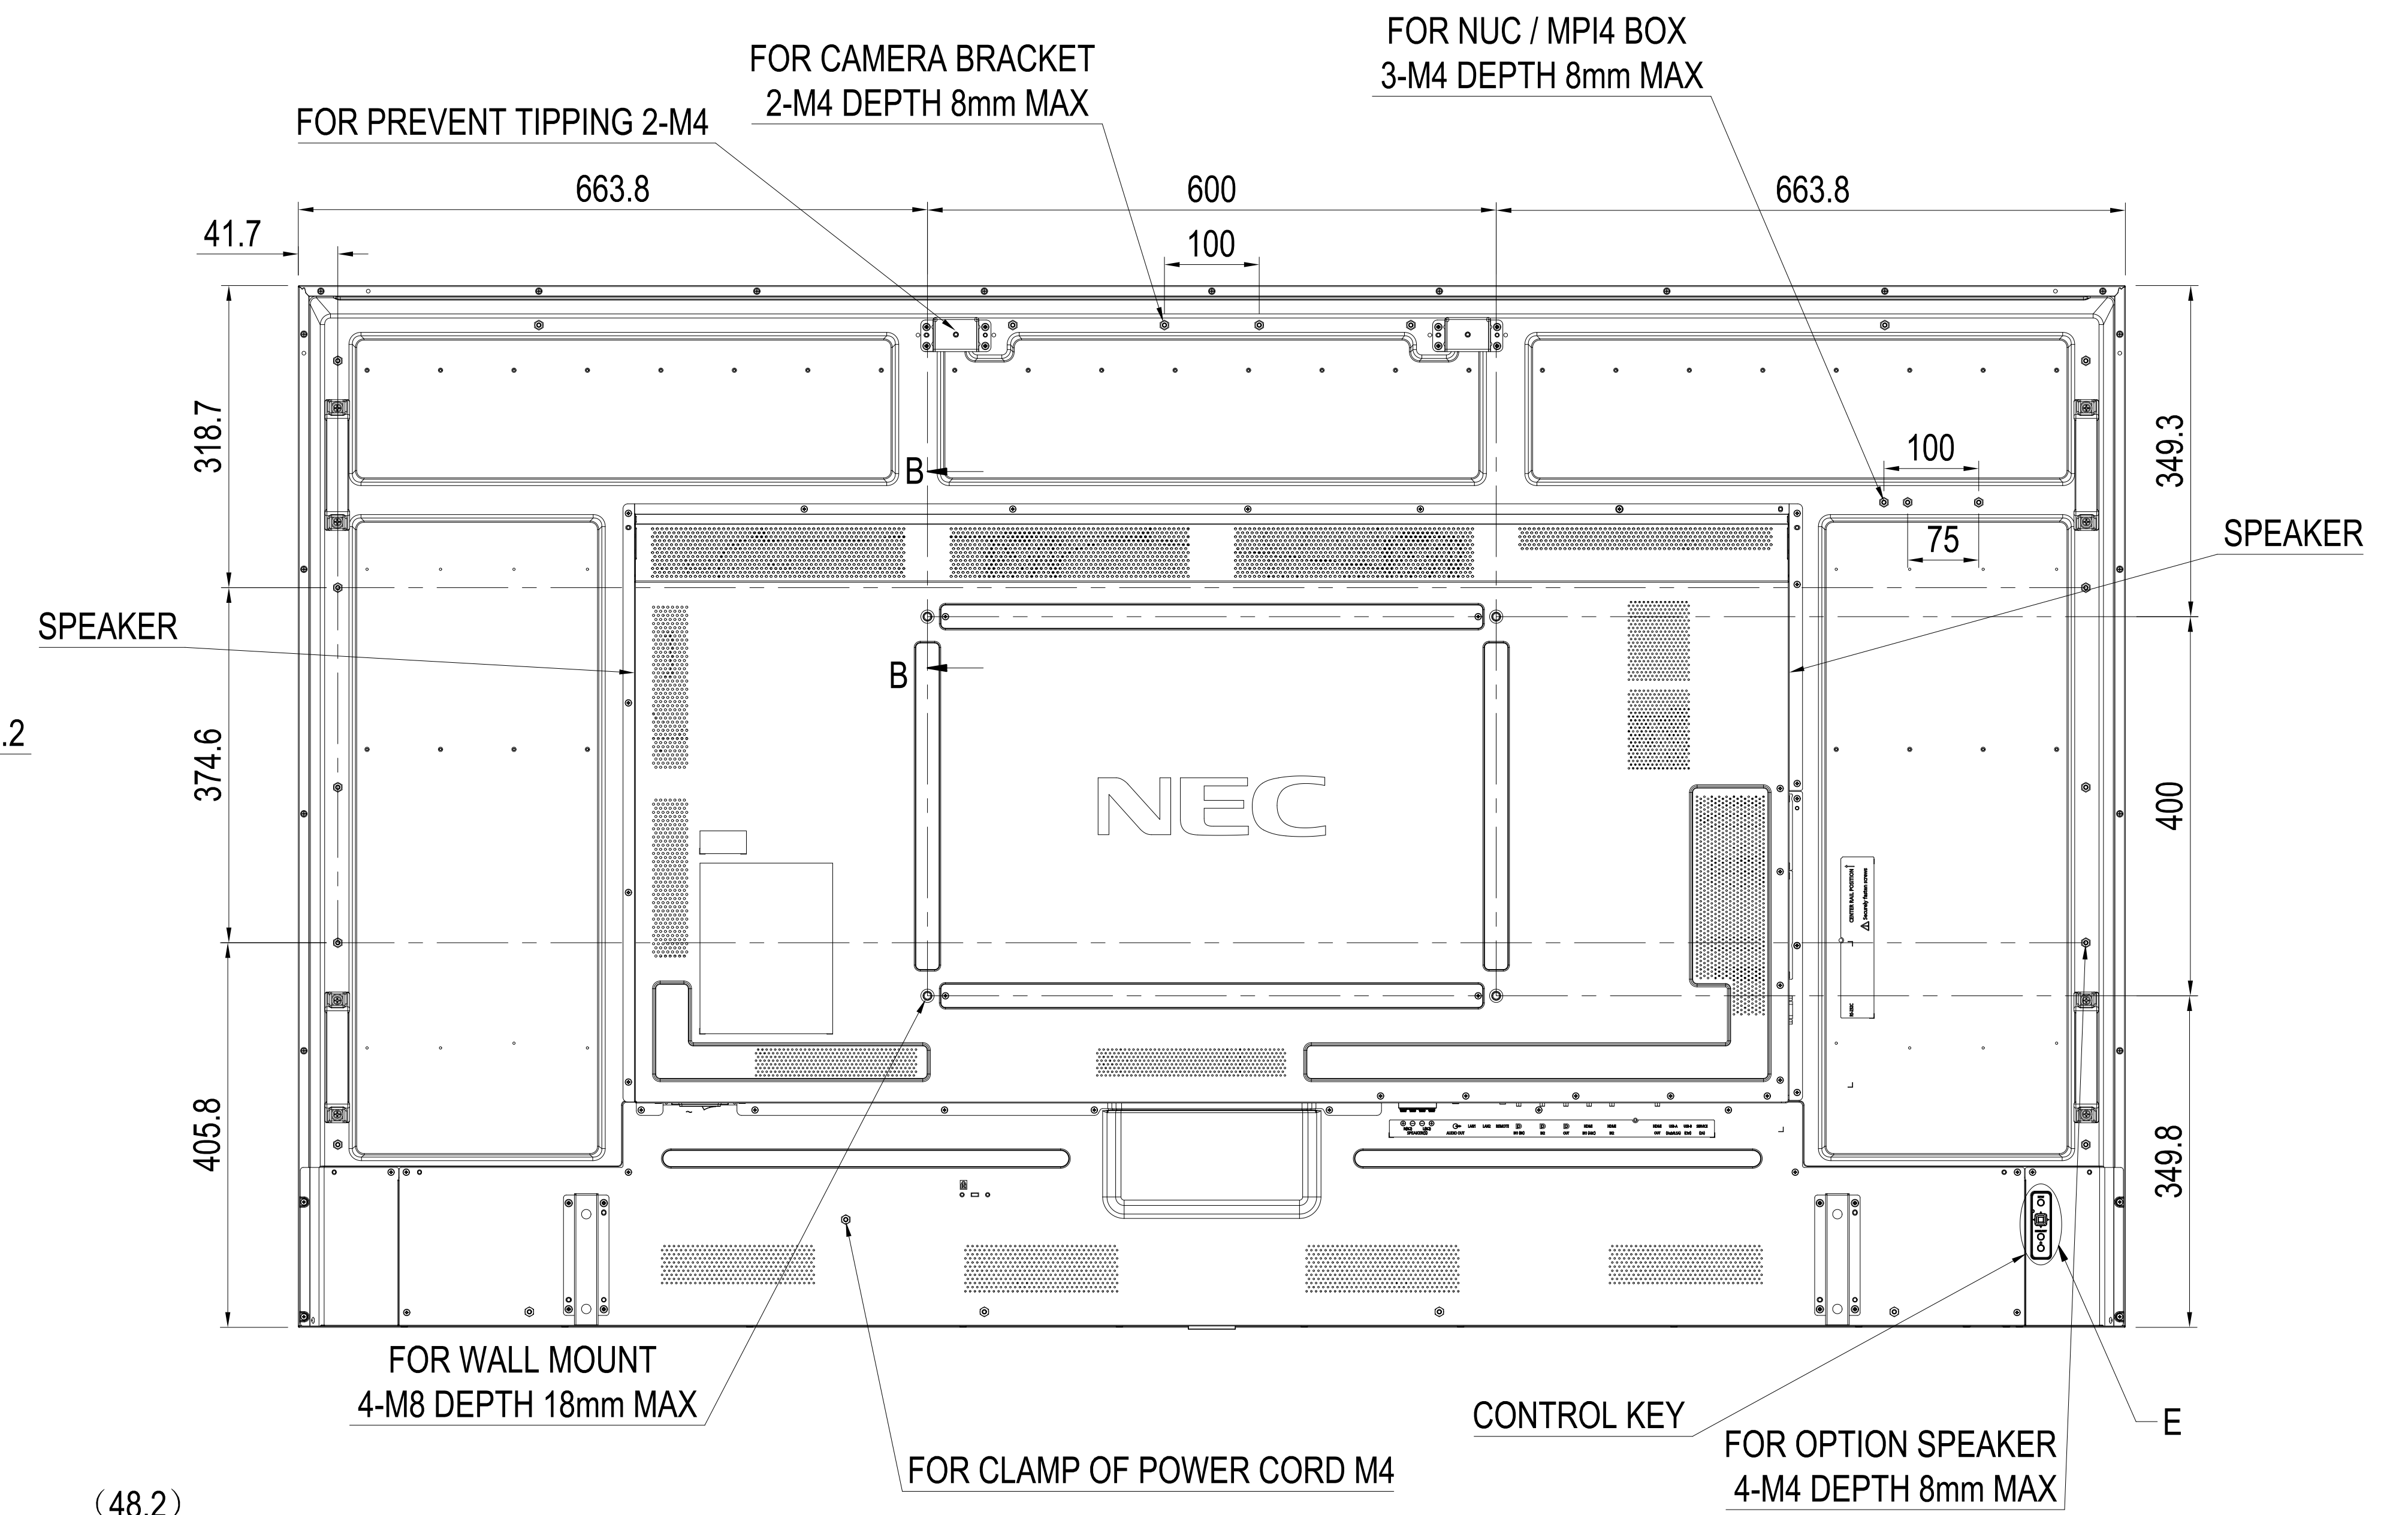

SECTION A-A
SCALE 4:1

SECTION B-B
SCALE 3:1

DETAIL C
SCALE 3:1

DETAIL D
SCALE 4:1

DETAIL E
SCALE 4:1

UNIT	mm
MODEL	M861
SCALE	1:1
Sharp NEC Display Solutions	
2022/06/14	