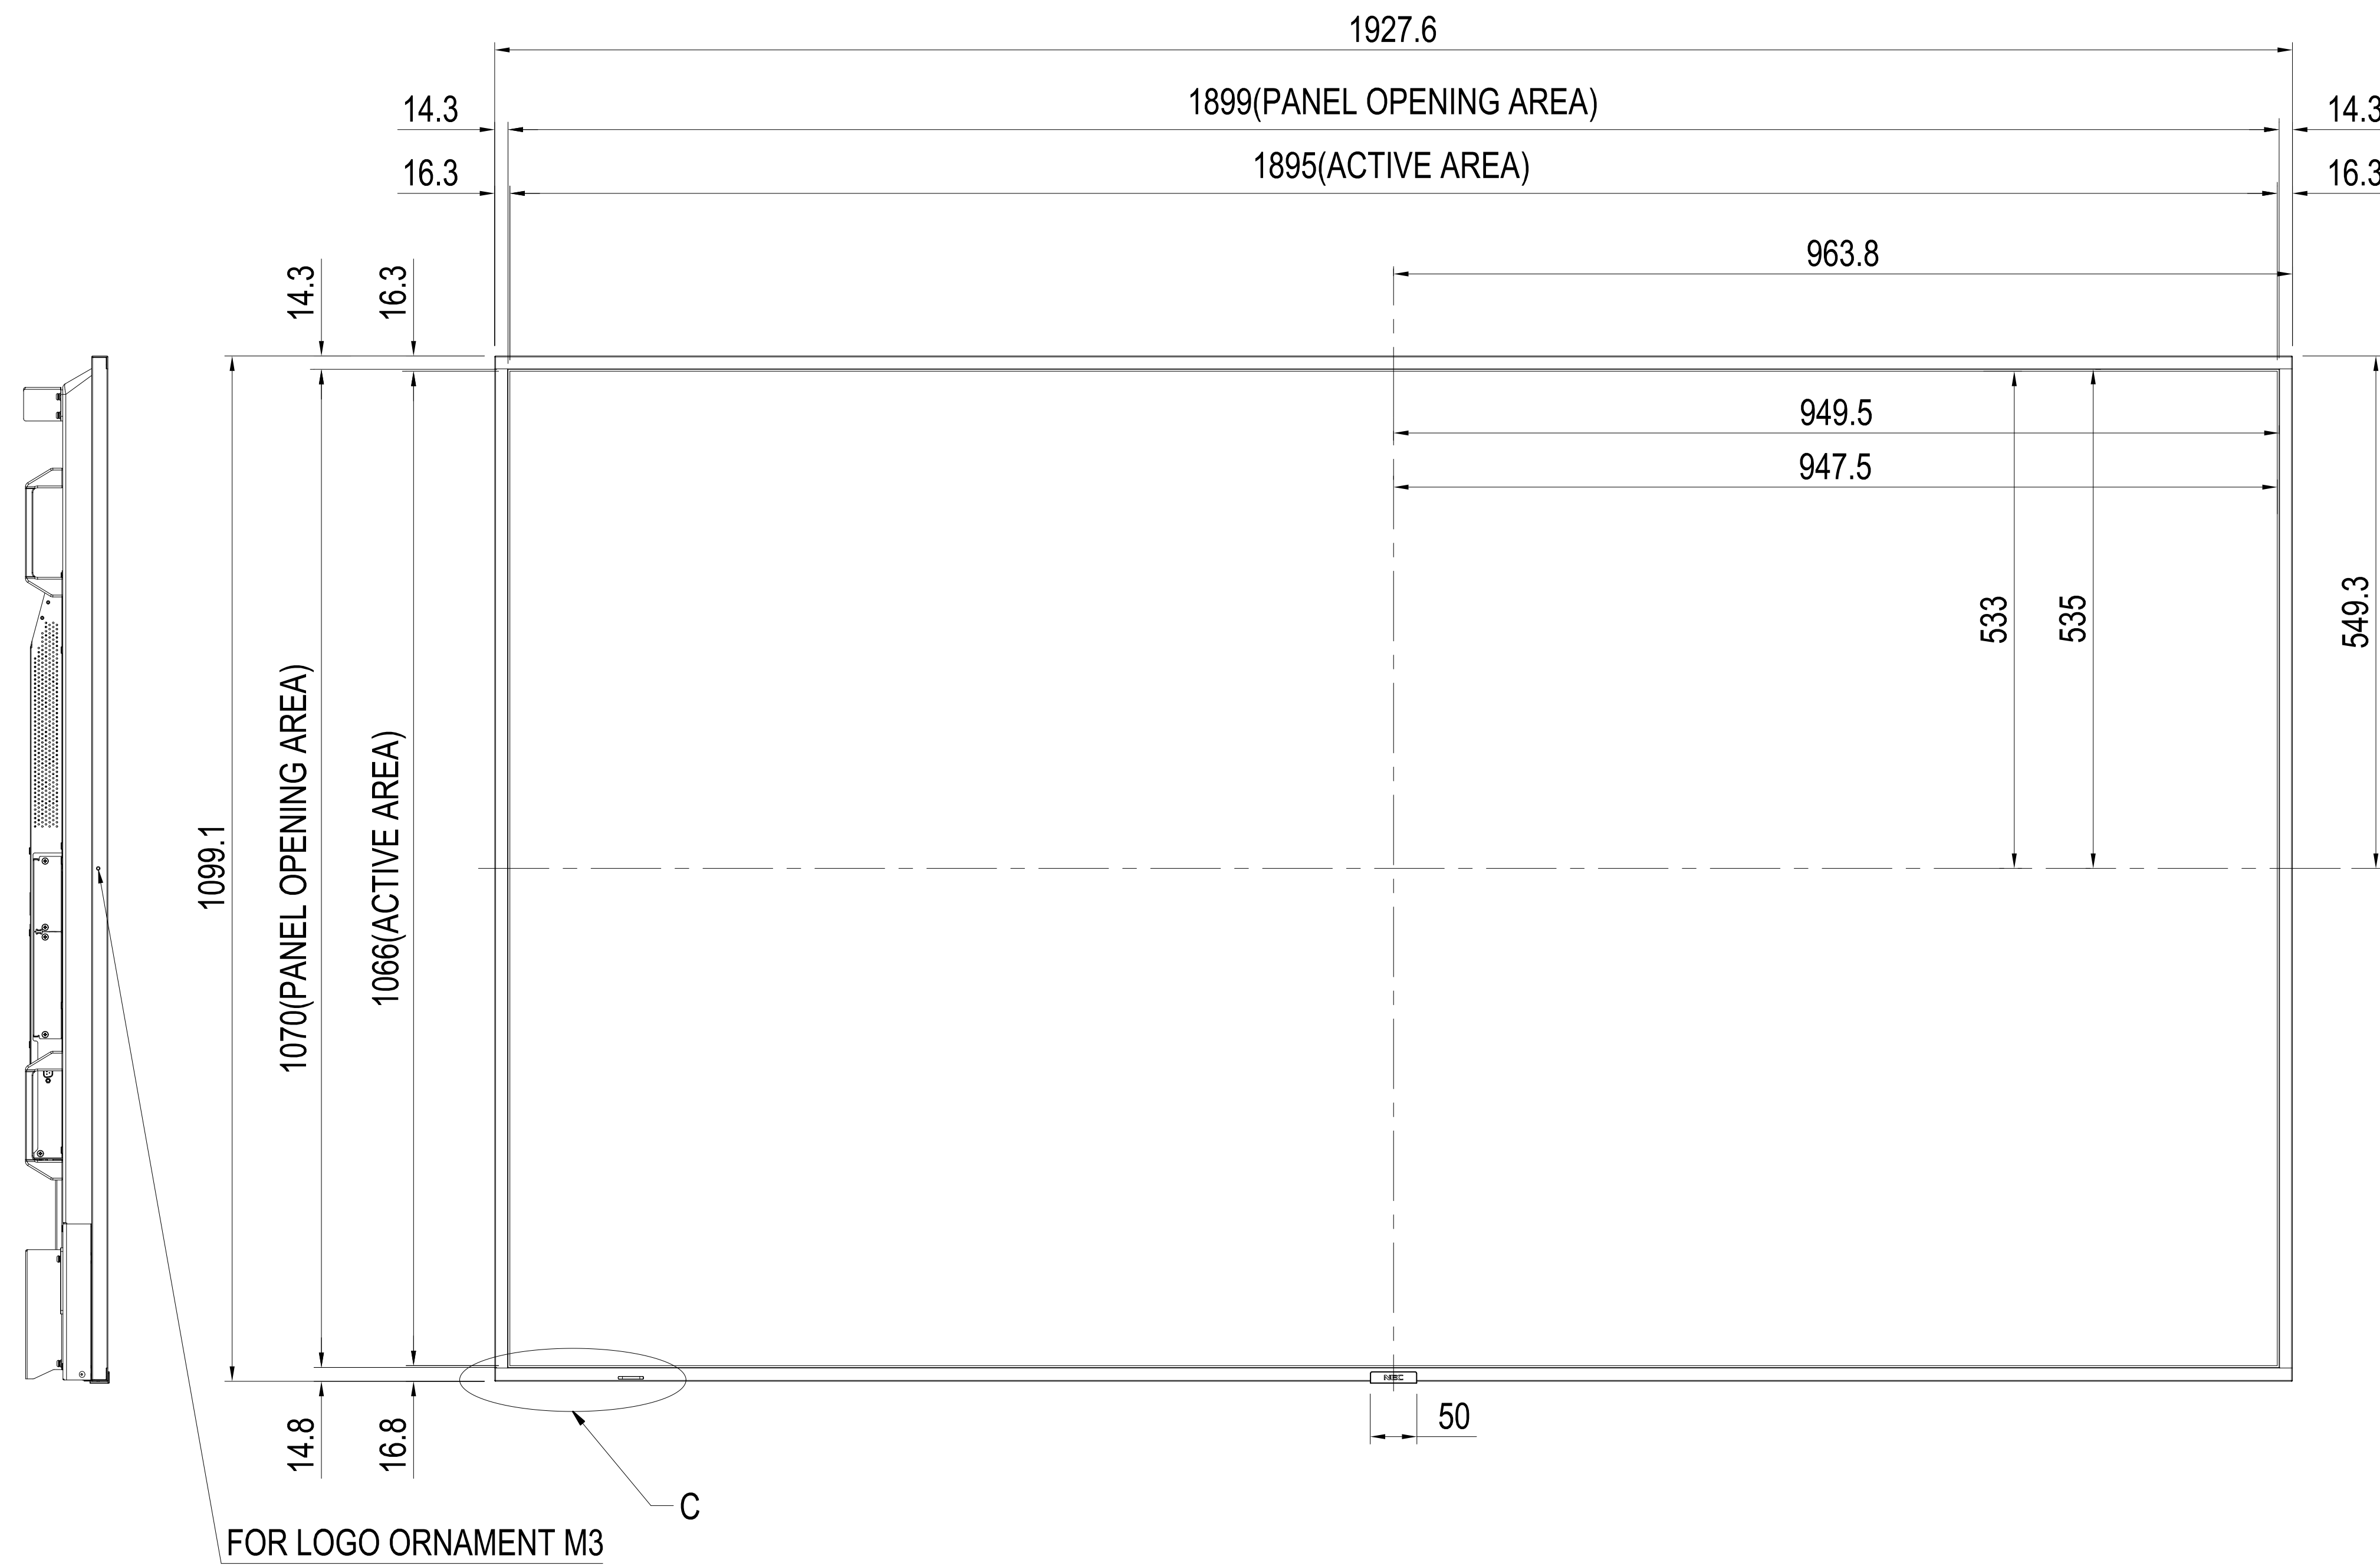

SECTION A-A
SCALE 4:1

SECTION B-B
SCALE 3:1

DETAIL C
SCALE 3:1

DETAIL D
SCALE 4:1

DETAIL E
SCALE 4:1

UNIT	mm
MODEL	M861
SCALE	1:1
Sharp NEC Display Solutions	
2022/06/14	