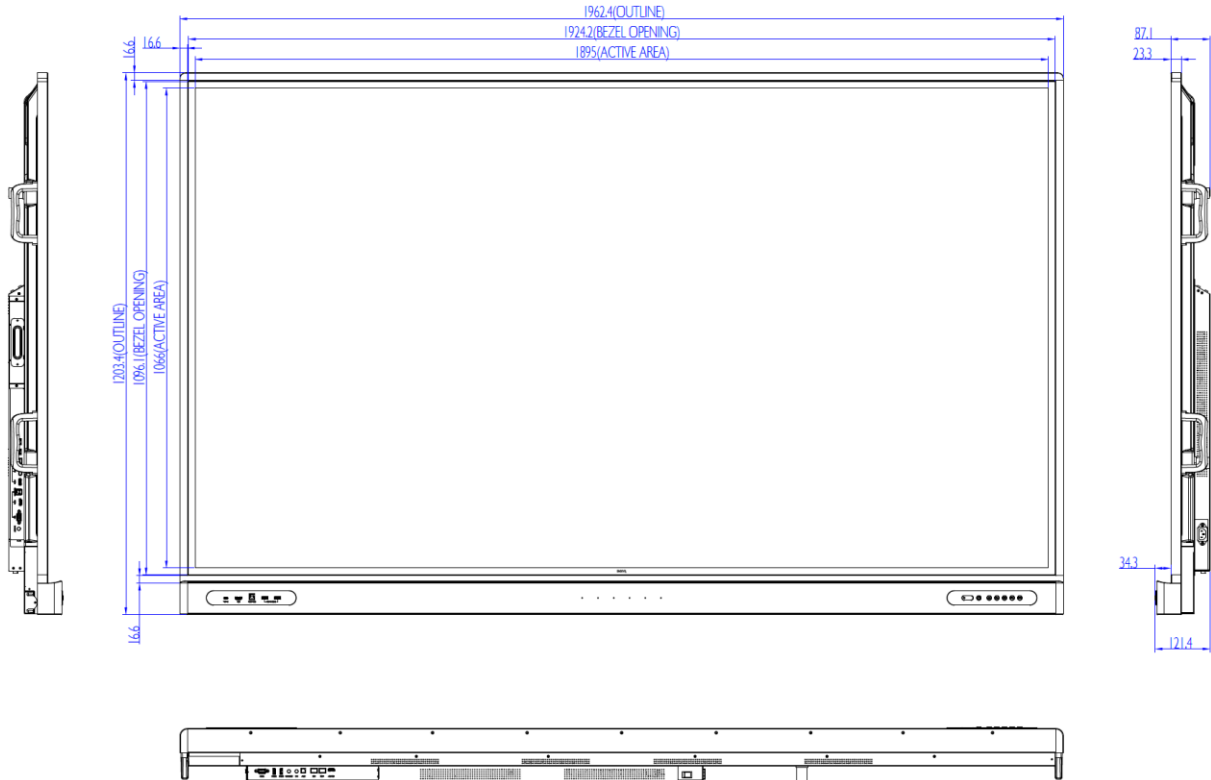

Data sheet

Stylus:

The RM03 Series comes with a pair of BenQ's germresistant pens that allow you to write in different colours at the same time.

Subject to change without notice

Latest update 24.02.2022

Datasheets also available on: www.BenQ.de, www.BenQ.at and www.BenQ.ch

BenQ Deutschland GmbH, Essener Straße 5, 46047 Oberhausen

BenQ Deutschland GmbH, Niederlassung Österreich, Wehlstraße 27b/Stg. 2 DG/ Top5, 1200 Wien

BenQ Deutschland GmbH, Oberhausen, Zweigniederlassung Baden, Täfernstrasse 32, 5405 Baden-Dättwil

Because it matters