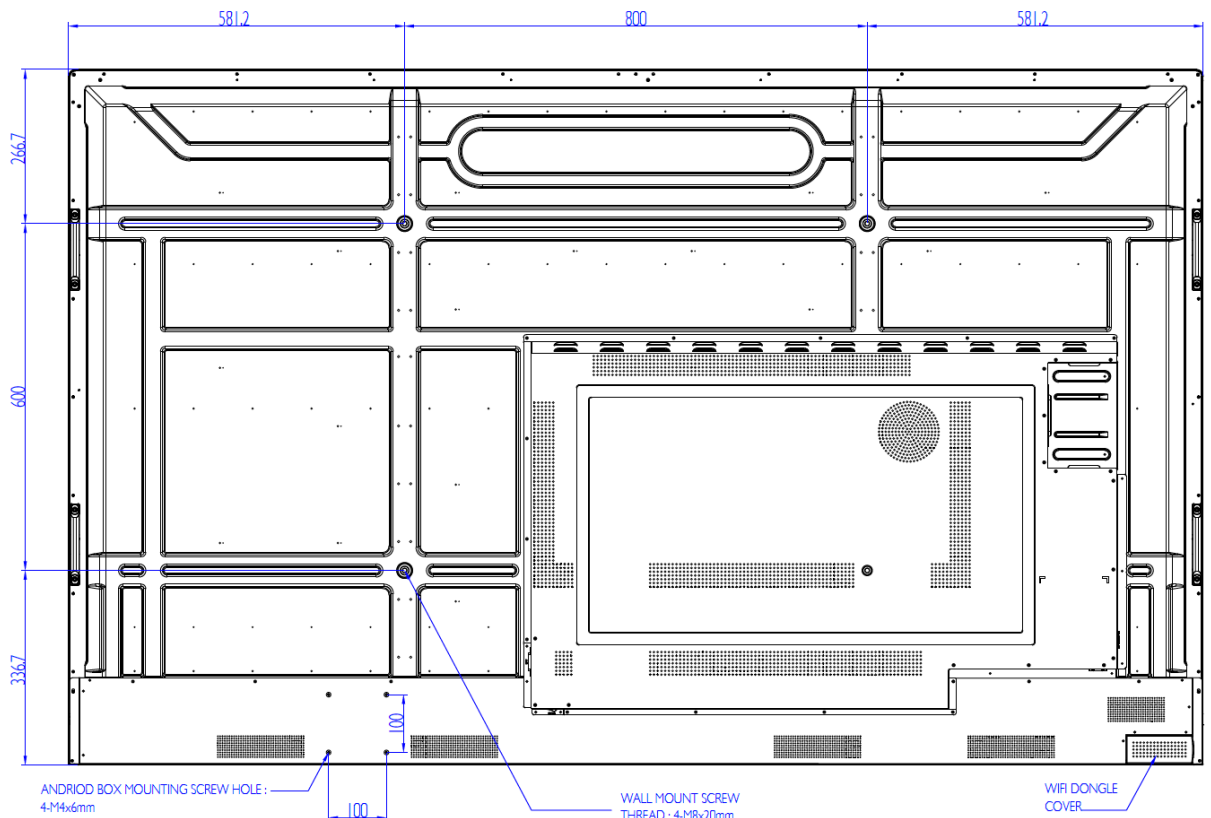

Subject to change without notice

Latest update 24.02.2022

Datasheets also available on: www.BenQ.de, www.BenQ.at and www.BenQ.ch

BenQ Deutschland GmbH, Essener Straße 5, 46047 Oberhausen

BenQ Deutschland GmbH, Niederlassung Österreich, Wehlstraße 27b/Stg. 2 DG/ Top5, 1200 Wien

BenQ Deutschland GmbH, Oberhausen, Zweigniederlassung Baden, Täferstrasse 32, 5405 Baden-Dättwil

Because it matters