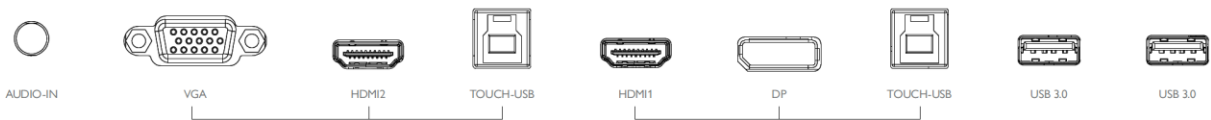

SIDE I/O

Dimension: