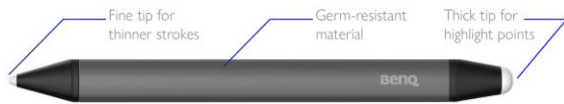

BenQ Deutschland GmbH, Oberhausen, Zweigniederlassung Baden, Täferstrasse 32, 5405 Baden-Dättwil

Because it matters

Data sheet

Stylus:

The RM03 Series comes with a pair of BenQ's germresistant pens that allow you to write in different colours at the same time.