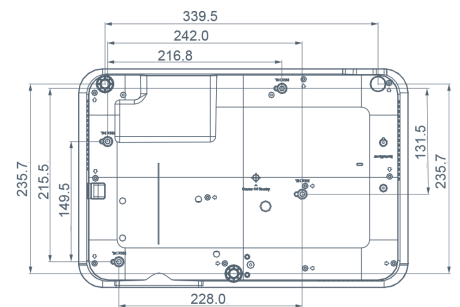

Input and Output Terminals

- 1 HDMI 2 / MHL
- 2 USB Type A (5V, 1.5A)
- 3 Microphone in (Mini jack)
- 4 Audio L/R in (RCA)
- 5 HDMI 1
- 6 S-Video in
- 7 PC (D-sub 15pin) / x2
- 8 RS232 in (D-sub 9pin, male)
- 9 LAN Port (RJ45 for Network)
- 10 USB (Type mini B)
- 11 Audio out (Mini Jack)
- 12 Audio in (Mini Jack)
- 13 Composite Video in (RCA)
- 14 Monitor out (D-sub 15pin, female)

Dimensions

Distance Chart

Size				Projection (mm)
Diagonal		W (mm)	H (mm)	
Inch	mm			
60	1524	1292	808	665
70	1778	1508	942	780
75	1905	1615	1010	835
80	2032	1723	1077	895
85	2159	1831	1144	952
90	2286	1939	1212	1010
95	2413	2046	1279	1070
100	2540	2154	1346	1126
105	2667	2262	1414	1185
110	2794	2369	1481	1245
120	3048	2585	1615	1360

Ceiling Mount Chart

Unit: mm

BenQ Europe B.V.

Meerenaekerweg 1-17
5652 AR Eindhoven
The Netherlands
Tel: +31 88 8889200

BenQ.eu

© 2018 BenQ Corp. Specifications may vary by region, please visit your local stores for details. Actual product's features and specifications are subject to change without notice. This material may include corporate names and trademarks of third parties which are the properties of the third parties respectively. Latest Update: 2018-12-20