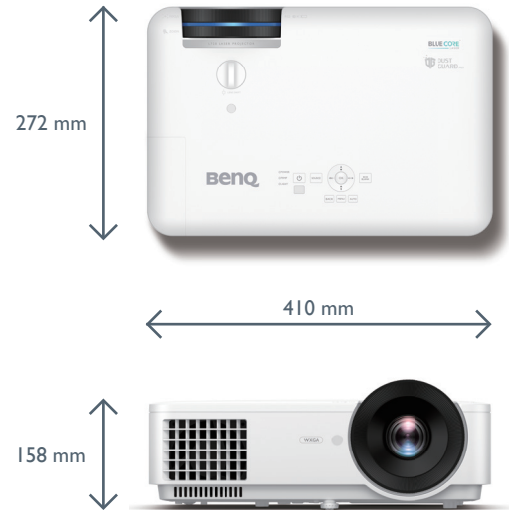

Dimensions