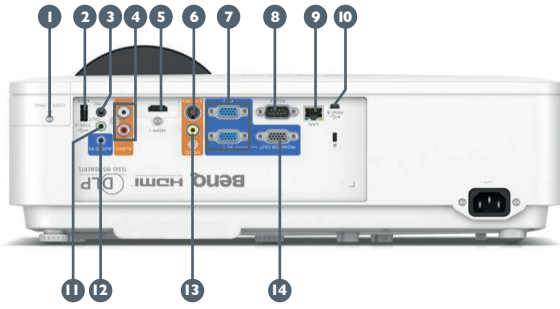

Input and Output Terminals

- 1 HDMI 2 / MHL
- 2 USB Type A (5V, 1.5A)
- 3 Microphone in (Mini jack)
- 4 Audio L/R in (RCA)
- 5 HDMI 1
- 6 S-Video in
- 7 PC (D-sub 15pin) / x2
- 8 RS232 in (D-sub 9pin, male)
- 9 LAN Port (RJ45 for Network)
- 10 USB (Type mini B)
- 11 Audio out (Mini Jack)
- 12 Audio in (Mini Jack)
- 13 Composite Video in (RCA)
- 14 Monitor out (D-sub 15pin, female)