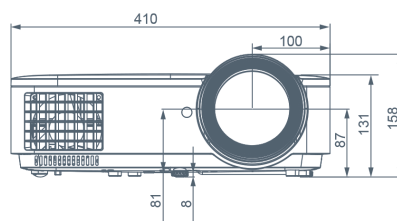

Input and Output Terminals

- 1 HDMI 2 / MHL
- 2 USB Type A (5V, 1.5A)
- 3 Microphone in (Mini jack)
- 4 Audio L/R in (RCA)
- 5 HDMI 1
- 6 S-Video in
- 7 PC (D-sub 15pin) / x2
- 8 RS232 in (D-sub 9pin, male)
- 9 LAN Port (RJ45 for Network)
- 10 USB (Type mini B)
- 11 Audio out (Mini Jack)
- 12 Audio in (Mini Jack)
- 13 Composite Video in (RCA)
- 14 Monitor out (D-sub 15pin, female)

Dimensions

Distance Chart

Size				Projection (mm)
Diagonal		W (mm)	H (mm)	
Inch	mm			
60	1524	1292	808	665
70	1778	1508	942	780
75	1905	1615	1010	835
80	2032	1723	1077	895
85	2159	1831	1144	952
90	2286	1939	1212	1010
95	2413	2046	1279	1070
100	2540	2154	1346	1126
105	2667	2262	1414	1185
110	2794	2369	1481	1245
120	3048	2585	1615	1360

Ceiling Mount Chart

Unit: mm

BenQ Europe B.V.

Meerenaekerweg 1-17
5652 AR Eindhoven
The Netherlands
Tel: +31 88 8889200

BenQ.eu

© 2018 BenQ Corp. Specifications may vary by region, please visit your local stores for details. Actual product's features and specifications are subject to change without notice. This material may include corporate names and trademarks of third parties which are the properties of the third parties respectively. Latest Update: 2018-12-20