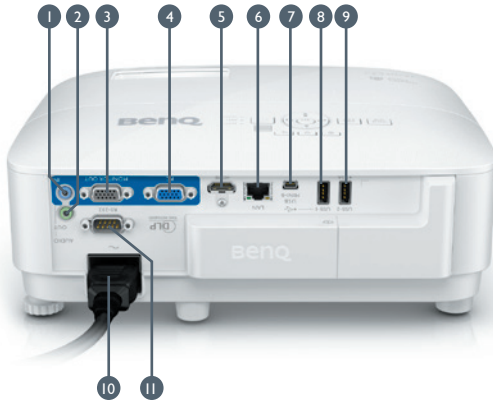

* Lamp life results will vary depending on environmental conditions and usage. Actual product's features and specifications are subject to change without notice.

Input and Output Terminals

- ① Audio in (Mini Jack)
- ② Audio out (Mini Jack)
- ③ Monitor output (D-sub 15pin)
- ④ PC (D-sub 15pin)
- ⑤ HDMI
- ⑥ LAN
- ⑦ USB (Typ B mini)
- ⑧ USB (Typ A)
- ⑨ USB (Typ A)
- ⑩ AC Power Kabel
- ⑪ RS232 input (D-sub 9pin)