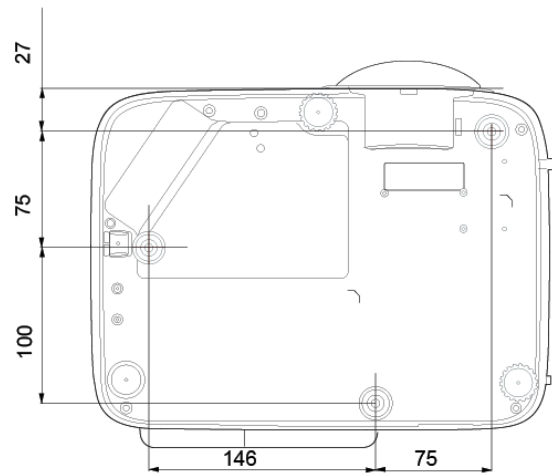

Ceiling Mount Chart

BenQ Europe B.V.

Meerenakkerweg 1-17
5652 AR Eindhoven
The Netherlands
Tel: +31 88 8889200

BenQ.eu

© 2021 BenQ Corp. Specifications may vary by region, please visit your local stores for details. Actual product's features and specifications are subject to change without notice. This material may include corporate names and trademarks of third parties which are the properties of the third parties respectively. Latest Update: 2021-06-23

BENQ