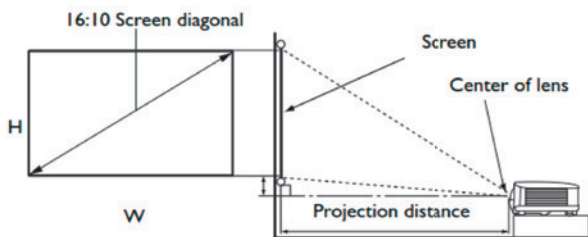

* Lamp life results will vary depending on environmental conditions and usage. Actual product's features and specifications are subject to change without notice.

Input and Output Terminals

- ① Audio in (Mini Jack)
- ② Audio out (Mini Jack)
- ③ Monitor output (D-sub 15pin)
- ④ PC (D-sub 15pin)
- ⑤ HDMI
- ⑥ LAN
- ⑦ USB (Typ B mini)
- ⑧ USB (Typ A)
- ⑨ USB (Typ A)
- ⑩ AC Power Kabel
- ⑪ RS232 input (D-sub 9pin)

Dimensions

Distance Chart

Screen Size				Distance from screen (mm)	Lowest/ Highest Lens position (mm)
Diagonal		W (mm)	H (mm)		
Inch	mm				
70	1778	942	1508	739	47
80	2032	1077	1723	844	54
90	2286	1212	1939	950	61
100	2540	1346	2154	1055	67
110	2794	1481	2369	1161	74
120	3048	1615	2585	1267	81