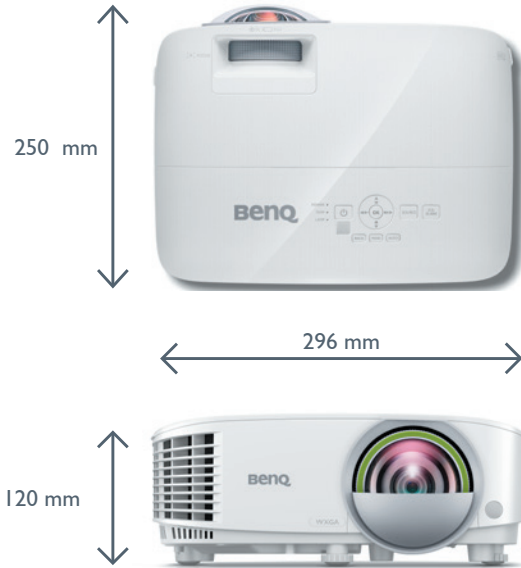

Dimensions