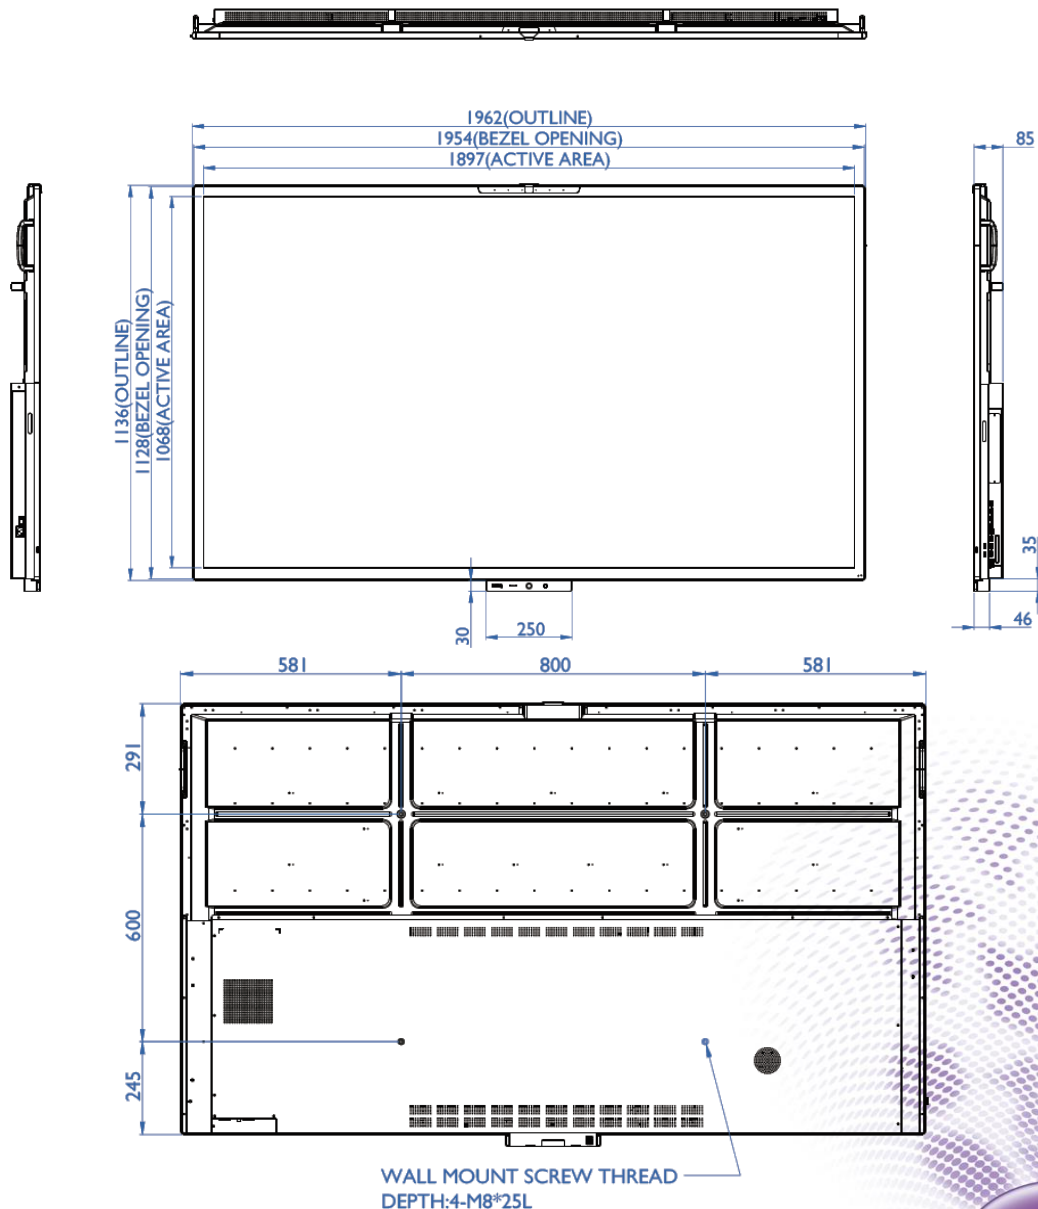

Latest Update 2021-05-14

Datasheets also available on: www.BenQ.nl, www.BenQ.be

BenQ Benelux B.V., Meerenakkerweg 1-17, 5652 AR, Eindhoven

Because it matters

Data sheet

Input and Output Terminals

- | | |
|----------------|-----------------|
| 1 USB 2.0 | 11 HDMI OUT |
| 2 LAN | 12 USB 3.0 |
| 3 AUDIO OUT | 13 USB 3.0/1.5A |
| 4 RS232 | 14 USB 3.0 |
| 5 SPDIF | 15 TOUCH 1 |
| 6 AUDIO IN/MIC | 16 HDMI IN 1 |
| 7 VGA | 17 HDMI IN 2 |
| 8 Power | 18 HDMI IN 3 |
| 9 USB 2.0 | 19 TOUCH 2 |
| 10 USB 2.0 | 20 USB 2.0 |

Dimension:

Latest Update 2021-05-14
 Datasheets also available on: www.BenQ.nl, www.BenQ.be
 BenQ Benelux B.V., Meerenakkerweg 1-17, 5652 AR, Eindhoven

Because it matters