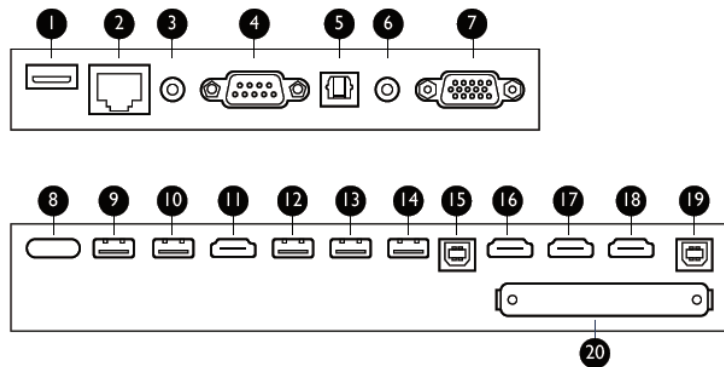

Latest Update 2021-05-14

Datasheets also available on: www.BenQ.nl, www.BenQ.be

BenQ Benelux B.V., Meerenakkerweg 1-17, 5652 AR, Eindhoven

Because it matters

Data sheet

Input and Output Terminals

- | | |
|----------------|-----------------|
| 1 USB 2.0 | 11 HDMI OUT |
| 2 LAN | 12 USB 3.0 |
| 3 AUDIO OUT | 13 USB 3.0/1.5A |
| 4 RS232 | 14 USB 3.0 |
| 5 SPDIF | 15 TOUCH 1 |
| 6 AUDIO IN/MIC | 16 HDMI IN 1 |
| 7 VGA | 17 HDMI IN 2 |
| 8 Power | 18 HDMI IN 3 |
| 9 USB 2.0 | 19 TOUCH 2 |
| 10 USB 2.0 | 20 USB 2.0 |