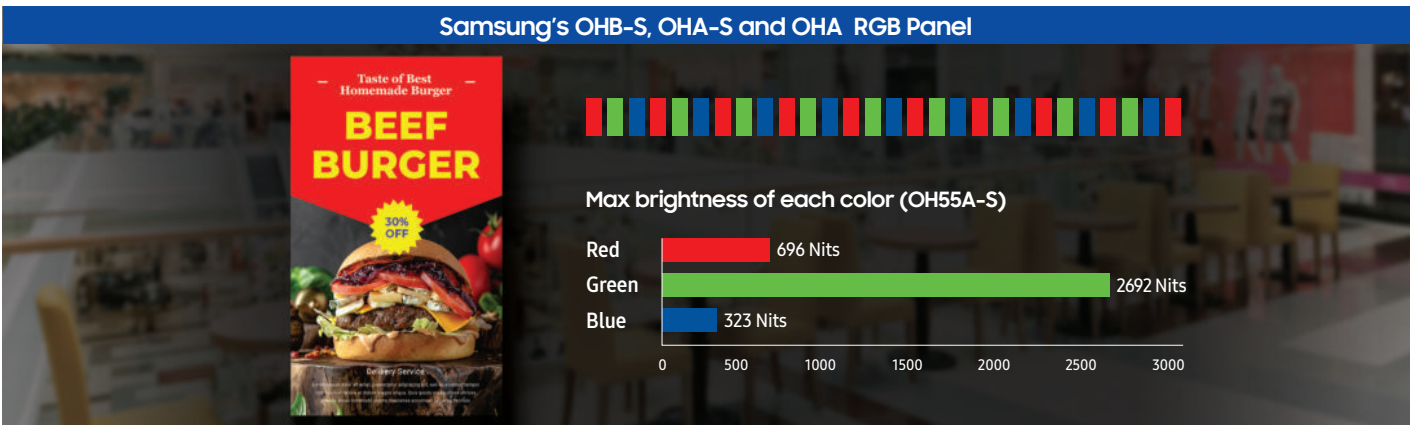

Bright and vivid colors for accurate communication and delivery

The OHB-S, OHA-S and OHA series deliver advanced color accuracy and brightness, creating vivid content through enhanced color reproduction of all red, green and blue shades. With crisp content being what customers now expect, the Samsung outdoor signage's uncompromised picture quality will be sure to capture customer attention.

* The max brightness of each color is based on internal measurements conducted by Samsung.

* The max brightness of each color may vary by model.