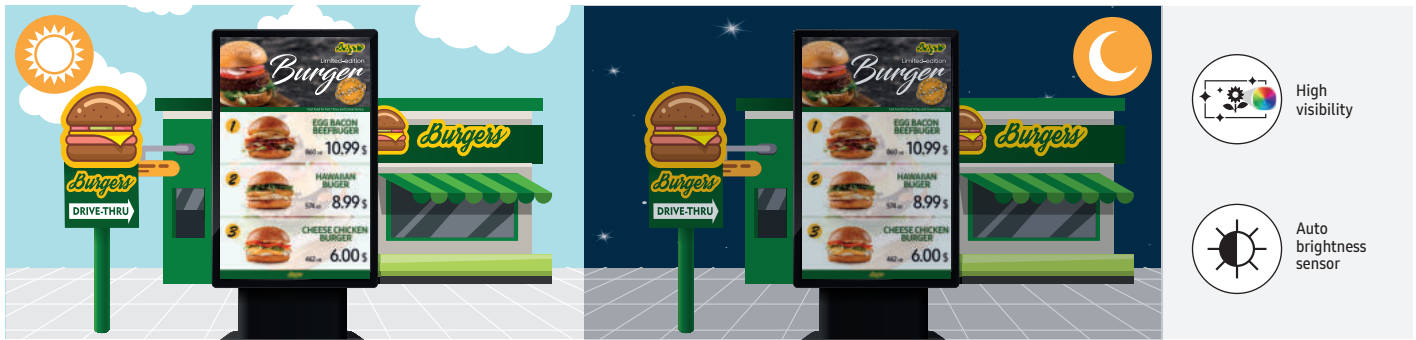

Vivid and versatile display demand on the rise

The role of displays has expanded across industries, with digital boards now trending as an alternative to static images, particularly in outdoor environments such as drive thrus, gas and EV charging stations, and even signposts. Content in these environments must be visible even under bright light, while also remaining stable and durable against a variety of tough conditions for optimized business performance. The right digital signage not only provides a higher level of customer experience, but also maximizes operational efficiency through flexible signage management for an optimized solution.

Outdoor optimization for your business with Samsung outdoor signage

High visibility for clear, more concise communication

Businesses can deliver active product promotions with clear visibility in any bright external lighting conditions*, regardless of whether it's day or night. This enables customers to make the best possible choices, ensuring a satisfactory experience to create future sales opportunities.

* This is the result of testing based on outdoor environmental conditions of 10,000 lux or higher.