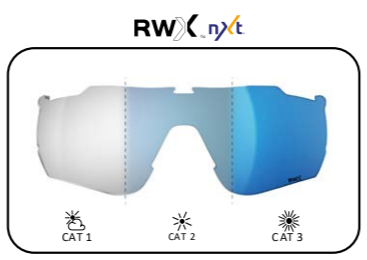

ph Muddy Shots – Roots & Rain

GS Mossa Team, Ollie Rastall UK

IN DOTAZIONE SECONDA LENTE WITH SPARE LENS

IN DOTAZIONE 023 INCLUDED WITH

SECONDA LENTE - SECOND LENS

VIDEO 3D

 3D MOVIE

BIANCO • RW BLU
 WHITE • RW BLUE