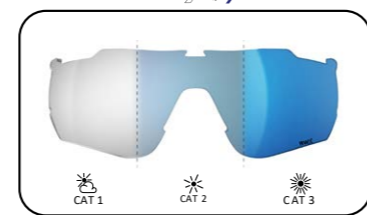

APPOGGIO NASO IN GOMMA INTERCAMBIABILE
INTERCHANGEABLE RUBBER NOSE PAD

SISTEMA CAMBIO LENTE
INTERCHANGEABLE LENS SYSTEM

IN DOTAZIONE 021
INCLUDED WITH

SECONDA LENTE - SPARE LENS

RW

RWP

RWX next

Kilian Folguera - Bsix Team