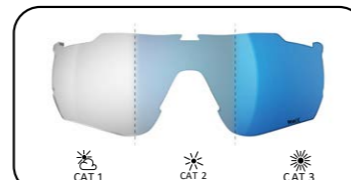

RW

ARANCIO • ORANGE

RWP

RADIUM • RADIUM

RW *nyxt*

CAT 1 CAT 2 CAT 3

IN DOTAZIONE 025
INCLUDED WITH

Lorena Zocca