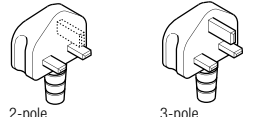

EARTHED TRAVEL ADAPTER WORLD TO UNITED KINGDOM WITH USB

EARTHED 3-POLE ADAPTER + USB CHARGER = CHARGE & POWER CONTEMPORARILY

WORLD INPUT

Australia, UK, USA, Switzerland and Italy plugs can be inserted!

AUSTRALIA/CHINA

ITALY

SWITZERLAND

UK

USA

EUROPE

UNITED KINGDOM OUTPUT

Many countries in the world have the socket standard that accepts the UK plug. However in total over 50 countries around the globe accept this plug standard type G.

Sketch of plug standard: type G

2.1A USB CHARGER

The integrated USB charger port allows all USB devices to be charged with 2.1A.

FURTHER SPECIFICATIONS

Safety proofed (IEC 60884, LVD EN 60950)
Input voltage: 100V – 250V
Max. load: 13A
Power rating: 100V – 1300W / 250V – 3250W
USB output: 5V / 2.1A

COLOUR: white

WEIGHT & DIMENSIONS

Adapter net: 84g / L 58 mm W 58 mm H 45 mm
Adapter & Packaging brut: 112g / L 64 mm W 64 mm H 80 mm

PACKAGING UNIT

Master: 20
Dimensions master: 330 x 140 x 185 mm

Made in China

PRODUCT	ARTICLE-NO.	EAN-CODE
Q2UK USB, retail, white	1.100130	7640167560042