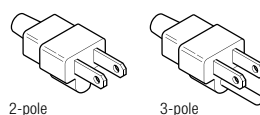

EARTHED TRAVEL ADAPTER WORLD TO UNITED KINGDOM WITH USB

EARTHED 3-POLE ADAPTER + USB CHARGER = CHARGE & POWER CONTEMPORARILY

WORLD INPUT

Australia, UK, USA, Switzerland and Italy plugs can be inserted!

AUSTRALIA/CHINA

ITALY

SWITZERLAND

UK

USA

EUROPE

UNITED KINGDOM OUTPUT

Many countries in the world have the socket standard that accepts the UK plug. However in total over 50 countries around the globe accept this plug standard type G.

Sketch of plug standard: type G

2.1A USB CHARGER

The integrated USB charger port allows all USB devices to be charged with 2.1A.

FURTHER SPECIFICATIONS

Safety proofed (IEC 60884, LVD EN 60950)
Input voltage: 100V – 250V
Max. load: 13A
Power rating: 100V – 1300W / 250V – 3250W
USB output: 5V / 2.1A

COLOUR: white

WEIGHT & DIMENSIONS

Adapter net: 84g / L 58 mm W 58 mm H 45 mm
Adapter & Packaging brut: 112g / L 64 mm W 64 mm H 80 mm

PACKAGING UNIT

Master: 20
Dimensions master: 330 x 140 x 185 mm

Made in China

PRODUCT	ARTICLE-NO.	EAN-CODE
Q2UK USB, retail, white	1.100130	7640167560042