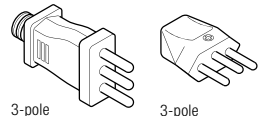

EARTHED TRAVEL ADAPTER WORLD TO UNITED KINGDOM WITH USB

EARTHED 3-POLE ADAPTER + USB CHARGER = CHARGE & POWER CONTEMPORARILY

WORLD INPUT

Australia, UK, USA, Switzerland and Italy plugs can be inserted!

AUSTRALIA/CHINA

ITALY

SWITZERLAND

UK

USA

EUROPE

UNITED KINGDOM OUTPUT

Many countries in the world have the socket standard that accepts the UK plug. However in total over 50 countries around the globe accept this plug standard type G.

Sketch of plug standard: type G

2.1A USB CHARGER

The integrated USB charger port allows all USB devices to be charged with 2.1A.

FURTHER SPECIFICATIONS

Safety proofed (IEC 60884, LVD EN 60950)
Input voltage: 100V – 250V
Max. load: 13A
Power rating: 100V – 1300W / 250V – 3250W
USB output: 5V / 2.1A

COLOUR: white

WEIGHT & DIMENSIONS

Adapter net: 84g / L 58 mm W 58 mm H 45 mm
Adapter & Packaging brut: 112g / L 64 mm W 64 mm H 80 mm

PACKAGING UNIT

Master: 20
Dimensions master: 330 x 140 x 185 mm

Made in China

PRODUCT	ARTICLE-NO.	EAN-CODE
Q2UK USB, retail, white	1.100130	7640167560042