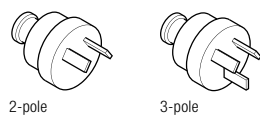

EARTHED TRAVEL ADAPTER WORLD TO UNITED KINGDOM WITH USB

EARTHED 3-POLE ADAPTER + USB CHARGER = CHARGE & POWER CONTEMPORARILY

WORLD INPUT

Australia, UK, USA, Switzerland and Italy plugs can be inserted!

AUSTRALIA/CHINA