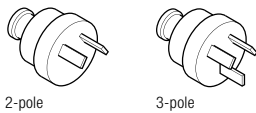

EARTHED TRAVEL ADAPTER WORLD TO USA

EARTHED 3-POLE ADAPTER = POWER ALL YOUR DEVICES

WORLD INPUT

Australia, UK, USA, Switzerland and Italy plugs can be inserted!

AUSTRALIA/CHINA

ITALY

SWITZERLAND

UK

FURTHER SPECIFICATIONS

Safety proofed (IEC 60884, LVD EN 60950)
Input voltage: 100V – 125V
Max. load: 15A
Power rating: 125V – 1875W

COLOUR: white

WEIGHT & DIMENSIONS

Adapter net: 54g / L 58 mm W 58 mm H 45 mm
Adapter & Packaging brut: 82g / L 64 mm W 64 mm H 80 mm

PACKAGING UNIT

Master: 20
Dimensions master: 330 x 140 x 185 mm

Made in China

PRODUCT	ARTICLE-NO.	EAN-CODE
Q2US, retail, white	1.100140	7640167560059