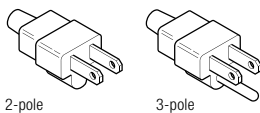

EARTHED TRAVEL ADAPTER WORLD TO USA

EARTHED 3-POLE ADAPTER = POWER ALL YOUR DEVICES

WORLD INPUT

Australia, UK, USA, Switzerland and Italy plugs can be inserted!

AUSTRALIA/CHINA

ITALY

SWITZERLAND

UK

USA

EUROPE

USA OUTPUT

Many countries in the world have the socket standard that accepts the USA plug. However in total over 50 countries around the globe accept this plug standard type B.

Sketch of plug standard:
type B

FURTHER SPECIFICATIONS

Safety proofed (IEC 60884, LVD EN 60950)
Input voltage: 100V – 125V
Max. load: 15A
Power rating: 125V – 1875W

COLOUR: white

WEIGHT & DIMENSIONS

Adapter net: 54g / L 58 mm W 58 mm H 45 mm
Adapter & Packaging brut: 82g / L 64 mm W 64 mm H 80 mm

PACKAGING UNIT

Master: 20
Dimensions master: 330 x 140 x 185 mm

Made in China

PRODUCT	ARTICLE-NO.	EAN-CODE
Q2US, retail, white	1.100140	7640167560059