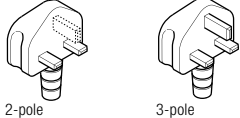

EARTHED TRAVEL ADAPTER WORLD TO USA

EARTHED 3-POLE ADAPTER = POWER ALL YOUR DEVICES

WORLD INPUT

Australia, UK, USA, Switzerland and Italy plugs can be inserted!

AUSTRALIA/CHINA

ITALY

SWITZERLAND

UK

FURTHER SPECIFICATIONS

Safety proofed (IEC 60884, LVD EN 60950)
Input voltage: 100V – 125V
Max. load: 15A
Power rating: 125V – 1875W

COLOUR: white

WEIGHT & DIMENSIONS

Adapter net: 54g / L 58 mm W 58 mm H 45 mm
Adapter & Packaging brut: 82g / L 64 mm W 64 mm H 80 mm

PACKAGING UNIT

Master: 20
Dimensions master: 330 x 140 x 185 mm

Made in China

PRODUCT	ARTICLE-NO.	EAN-CODE
Q2US, retail, white	1.100140	7640167560059