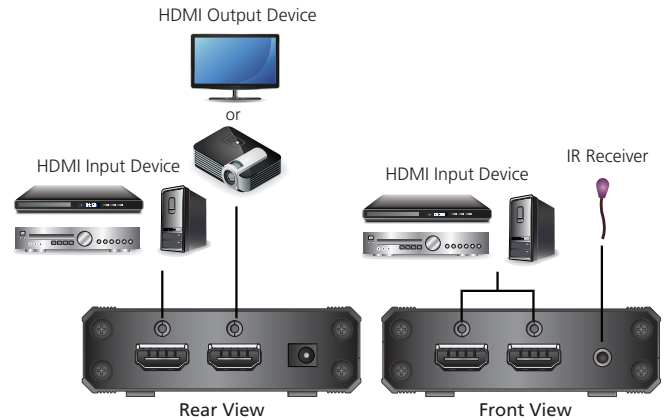

## 3-Port True 4K HDMI Switch VS381B

- The VS381B 3-Port True 4K HDMI Switch with Auto Switching provides you to switch 3 HDMI input sources to an HDMI display. It supports video resolutions up to True 4K (4096 x 2160 @ 60Hz 4:4:4), data rates up to 18 Gbps, HDR, 3D, Deep Color, and HD lossless audio formats. Furthermore, the VS381B offers switching methods between HDMI sources by front panel pushbuttons and IR remote control, enabling users to effortlessly select desired input.

### Features

- Allows up to 3 HDMI input sources to be transmitted to 1 HDMI output display
- Superior video quality – True 4K resolution of 4096 x 2160 / 3840 x 2160 @ 60Hz (4:4:4) up to 5m; HDR supported
- HDMI (3D, Deep Color, 4K, HDR10+, Dolby Vision, HLG)
- HDCP 2.2 compliant
- Auto switching mode for auto port selection
- Switching between HDMI input sources via front panel pushbuttons and IR remote control
- Supports IR extension
- Supports 7.1 channel audio output
- Clear LED indication of device status
- Plug-and-play – no software installation required