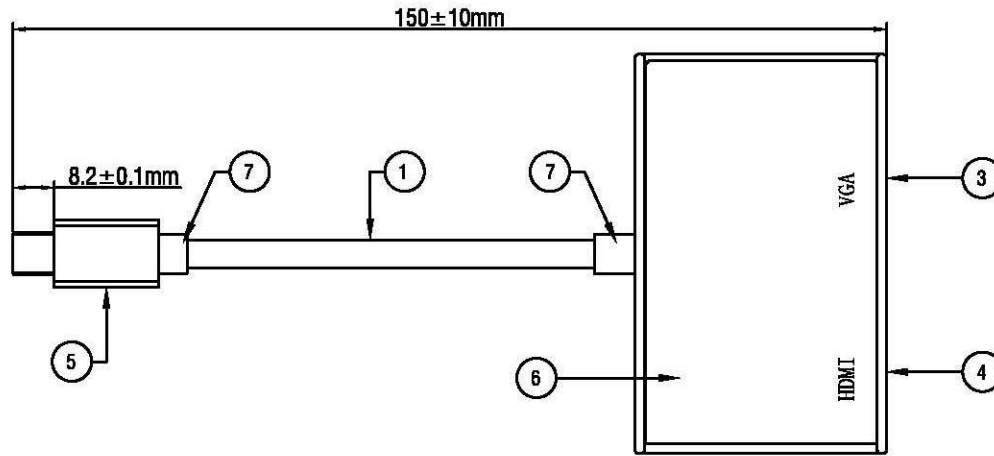

Datenblatt - Fiche technique - Data sheet

12.03.3161

ROLINE 4K2K Mini DisplayPort - HDMI/VGA Adapterkabel, MiniDP ST -
HDMI/VGA BU

ROLINE Adaptateur Mini DisplayPort - HDMI/VGA 4K2K

ROLINE Adapter, Mini DisplayPort - HDMI/VGA, Mini DP M - HDMI/VGA F

Mini DP Male

VGA Female

HDMI Female

Electronic Test:

- 1.100% TEST OPEN SHORT MIS-WIRE
- 2.CONTACT RESISTANCE:3Ω
- 3.INSULATION RESISTANCE:5MΩ
- 4.HI-PORT:300V DC/10MS

7	45P PVC WHITE		G
6	ALUMINUM CASE,SILVER	1	PCS
5	ABS SHELL, ASSEMBLY TYPE	1	PCS
4	HDMI A FEMALE (WHITE INSULATION NICKEL PLATED)	1	PCS
3	VGA FEMALE (BLUE INSULATION NICKEL PLATED)+4-40# nut +PCB'A	1	PCS
2	MINI DP MALE (WHITE INSULATION NICKEL PLATED)	1	PCS
1	UL20276(32-#*1P+AL/MY)*5+32-#*4C+28-#*1C+AL+B OD:5.0mm WHITE COLOR PVC JACKET	1	PCS
NUMBER	PRODUCT SPECIFICATIONS	Quantity	Unit

ROLINE Cable Adapter
4K2K, Mini DP Male to VAG Female/HDMI Female, 15cm, Silver

Item No.	12.03.3161	
Draw	<i>Andi</i>	Date: 2015.08.28
Approval		
Maker	F16	