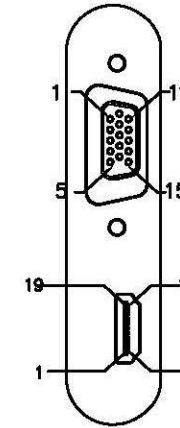

Datenblatt - Fiche technique - Data sheet

12.03.3161

ROLINE 4K2K Mini DisplayPort - HDMI/VGA Adapterkabel, MiniDP ST -
HDMI/VGA BU

ROLINE Adaptateur Mini DisplayPort - HDMI/VGA 4K2K

ROLINE Adapter, Mini DisplayPort - HDMI/VGA, Mini DP M - HDMI/VGA F

Mini DP Male

VGA Female

HDMI Female

Electronic Test:

- 1.100% TEST OPEN SHORT MIS-WIRE
- 2.CONTACT RESISTANCE:3Ω
- 3.INSULATION RESISTANCE:5MΩ
- 4.HI-PORT:300V DC/10MS

7	45P PVC WHITE		G
6	ALUMINUM CASE,SILVER	1	PCS
5	ABS SHELL, ASSEMBLY TYPE	1	PCS
4	HDMI A FEMALE (WHITE INSULATION NICKEL PLATED)	1	PCS
3	VGA FEMALE (BLUE INSULATION NICKEL PLATED)+4-40# nut +PCB'A	1	PCS
2	MINI DP MALE (WHITE INSULATION NICKEL PLATED)	1	PCS
1	UL20276(32-#*1P+AL/MY)*5+32-#*4C+28-#*1C+AL+B OD:5.0mm WHITE COLOR PVC JACKET	1	PCS
NUMBER	PRODUCT SPECIFICATIONS	Quantity	Unit

ROLINE Cable Adapter
4K2K, Mini DP Male to VAG Female/HDMI Female, 15cm, Silver

Item No.	12.03.3161	
Draw	<i>Andi</i>	Date: 2015.08.28
Approval		
Maker	F16	