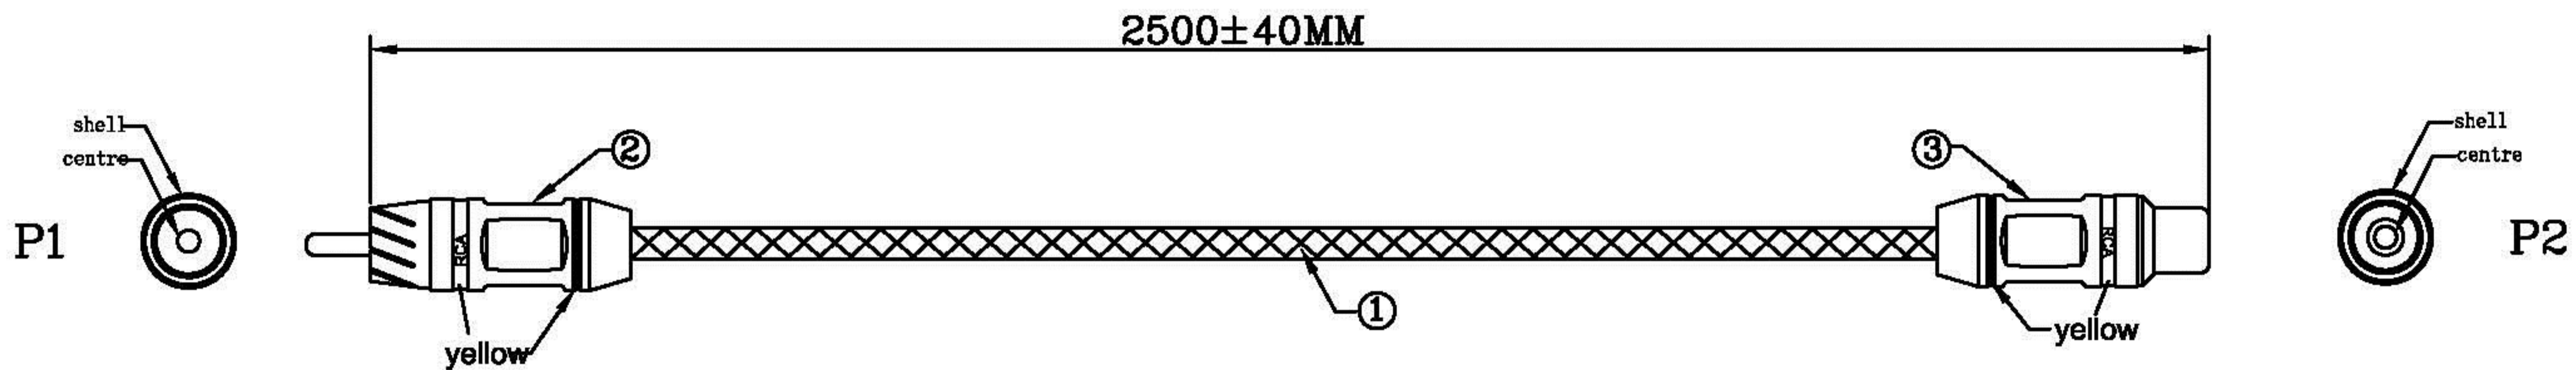

Datenblatt - Fiche technique - Data sheet

11.88.4236

ROLINE GOLD Cinch-Verlängerungskabel simplex Stecker / Buchse, gelb, 2,5m

ROLINE GOLD Câble prolongateur RCA simplex M / F, jaune, 2,5m

ROLINE GOLD Cinch Cable, simplex M - F, yellow, 2.5 m

Electrical Test:

1. 100%Test(Open ,short ,miss wire)
2. Contact Resistance: 5 ohm Max
3. Insulation Resistance: 10M ohm Min
4. Hi-Pot: 100V DC/10ms

P1 P2
 centre ————— centre
 shell ————— shell

REV.	TOLERANCE		DESCRIPTION	DATE
	INCHES	M/M	Rotronic Co., Ltd.	
.X	.015	.30		
.XX	.010	.10		
.XXX	.005	.05		
DRAWN BY			CUSTOMER :	
joe			CUSTOMER P/N :	
			11.09.4236	
CHECK BY			SCALE	NONE
			UNIT	MM
APPD BY			DATE	2012.10.08
			DRAWING NO.:	
			1/1	

NO	DESCRIPTION	Q'TY	UNIT
3	RCA F copper shell (plated 24K gold) M INSULATION:WHITE with yellow rubber ring	1	set
2	RCA M copper shell (plated 24K gold) M INSULATION:WHITE with yellow rubber ring	1	set
1	RG59U 26AWG(1/0.40CCS)+AB(16/4/0.10BC) OD:5.0mm black + black/gold nylon	L	M